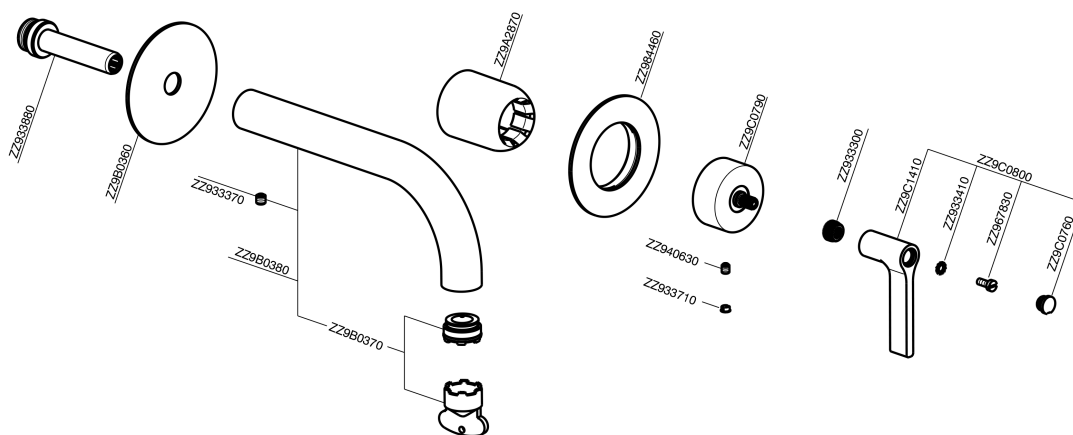

Exposed part for single lever washbasin valve GRACE_GC005510

GC005510

<https://en.cisal.it/exposed-part-for-single-lever-washbasin-valve-grace-gc005510>

2024-12-22