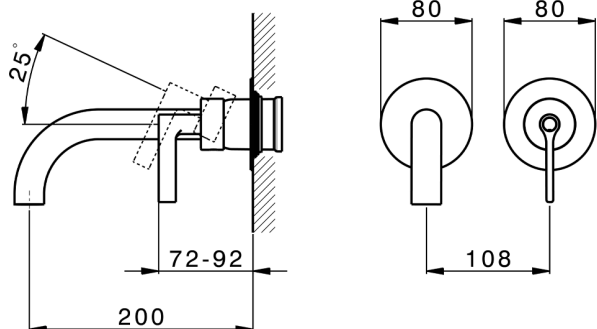

AVAILABLE FINISHINGS

- **21** 21 Chrome
- **2F** 2F Brushed Nickel
- **2W** 2W Brushed Gold
- **5H** 5H Dark Brass Brushed
- **5L** 5L Brushed Black Titanium
- **6T** 6T Chrome/Matt Black