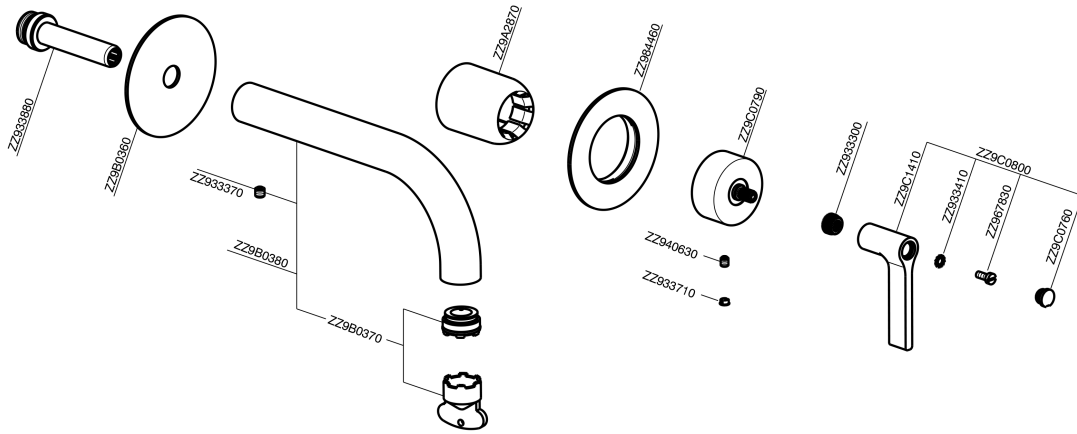

Exposed part for single lever washbasin valve GRACE_GC005510

GC005510

<https://en.cisal.it/exposed-part-for-single-lever-washbasin-valve-grace-gc005510>

2024-12-22