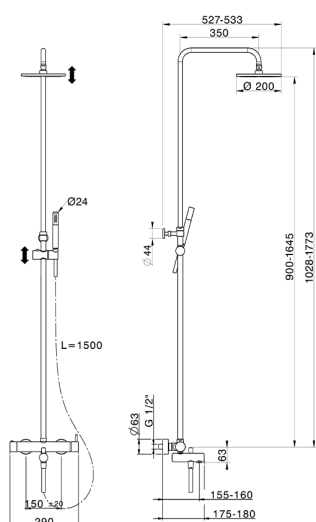

## 3-functions single lever bath set SHOWER COLUMNS\_SM004120

MODEL **SM004120**

3-functions single lever bath set, 2 outlet devia stop cartridge, adjustable riser column, sliding handshower bracket, Brass minimalistic one spray handshower, 200 mm round showerhead 8 mm thick BRASS, 150 cm smooth SUPREME Flexible Hose

AVAILABLE FINISHINGS

CHARACTERISTICS

Cartridge Spare Parts **ZZ95409000**

**35 mm Cartridge**

### EcoStop

EcoStop feature limits water flow to approximately 50% of maximum output with one point of resistance on setting. Push slightly past the middle stop only when full water output is required. This will save water up to 50%.