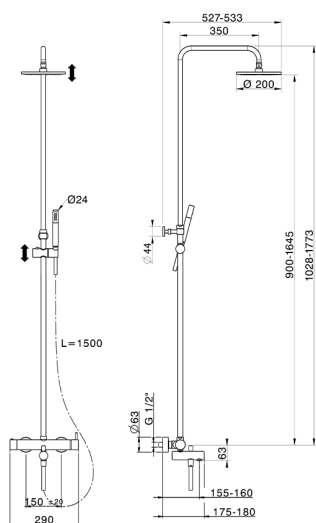

## 3-functions single lever bath set SHOWER COLUMNS\_SM004120

MODEL **SM004120**

3-functions single lever bath set, 2 outlet devia stop cartridge, adjustable riser column, sliding handshower bracket, Brass minimalistic one spray handshower, 200 mm round showerhead 8 mm thick BRASS, 150 cm smooth SUPREME Flexible Hose

AVAILABLE FINISHINGS

CHARACTERISTICS

Cartridge Spare Parts **ZZ95409000**

**35 mm Cartridge**

### EcoStop

EcoStop feature limits water flow to approximately 50% of maximum output with one point of resistance on setting. Push slightly past the middle stop only when full water output is required. This will save water up to 50%.