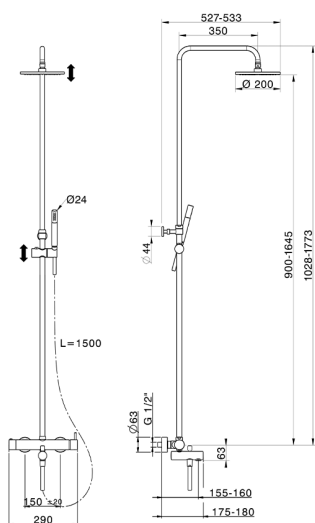

3-functions single lever bath set SHOWER COLUMNS_SM004120

MODEL **SM004120**

3-functions single lever bath set, 2 outlet devia stop cartridge, adjustable riser column, sliding handshower bracket, Brass minimalistic one spray handshower, 200 mm round showerhead 8 mm thick BRASS, 150 cm smooth SUPREME Flexible Hose

AVAILABLE FINISHINGS

CHARACTERISTICS

Cartridge Spare Parts **ZZ95409000**

35 mm Cartridge

EcoStop

EcoStop feature limits water flow to approximately 50% of maximum output with one point of resistance on setting. Push slightly past the middle stop only when full water output is required. This will save water up to 50%.

DeviaStop

The Cisal Devia Stop technology allows to adjust the water flow and to direct it to the selected output point (overhead soaker, hand shower, etc).

2026-06-13