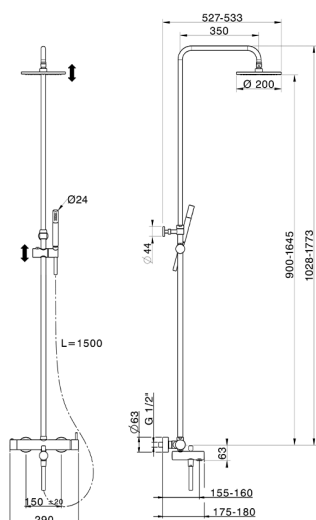

3-functions single lever bath set SHOWER COLUMNS_SM004120

MODEL **SM004120**

3-functions single lever bath set, 2 outlet devia stop cartridge, adjustable riser column, sliding handshower bracket, Brass minimalistic one spray handshower, 200 mm round showerhead 8 mm thick BRASS, 150 cm smooth SUPREME Flexible Hose

AVAILABLE FINISHINGS

CHARACTERISTICS

Cartridge Spare Parts **ZZ95409000**

35 mm Cartridge

EcoStop

EcoStop feature limits water flow to approximately 50% of maximum output with one point of resistance on setting. Push slightly past the middle stop only when full water output is required. This will save water up to 50%.

DeviaStop

The Cisal Devia Stop technology allows to adjust the water flow and to direct it to the selected output point (overhead soaker, hand shower, etc).

2026-04-08