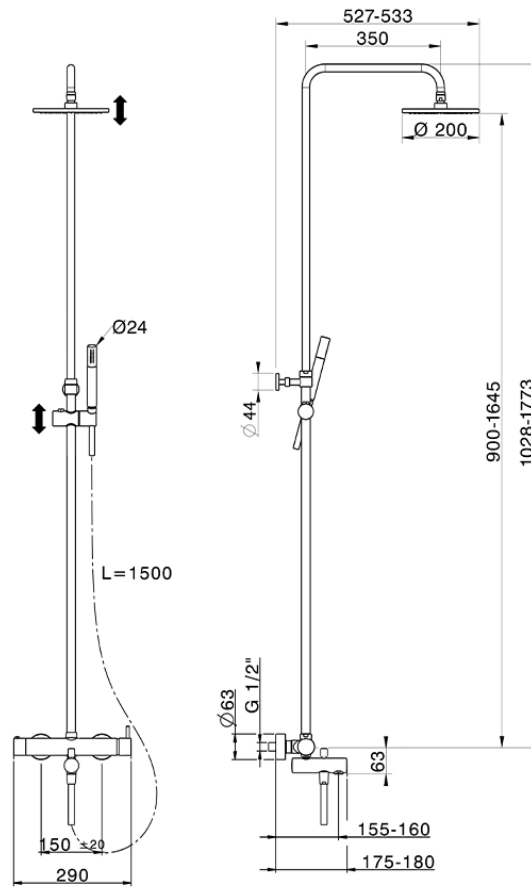

## 3-functions single lever bath set SHOWER COLUMNS\_SM004120

SM004120

<https://en.cisal.it/3-functions-single-lever-bath-set-shower-columns-sm004120>

2026-05-20