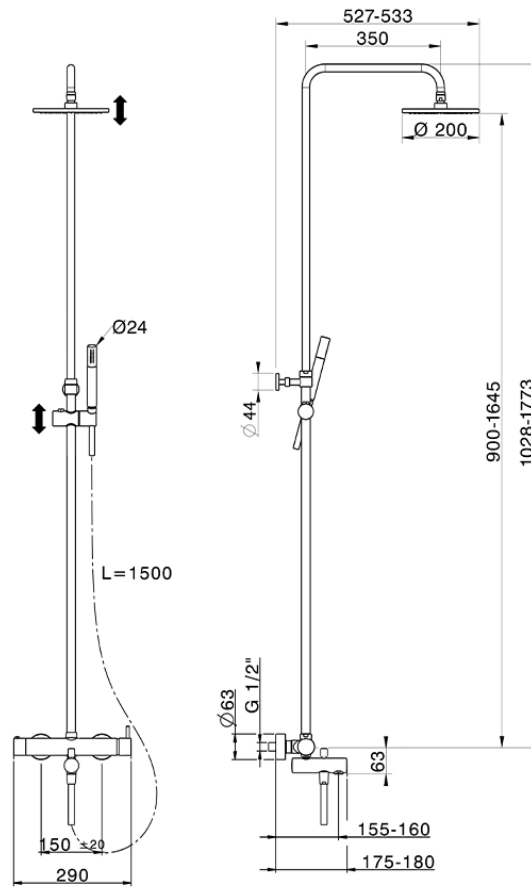

3-functions single lever bath set SHOWER COLUMNS_SM004120

SM004120

<https://en.cisal.it/3-functions-single-lever-bath-set-shower-columns-sm004120>

2026-06-14