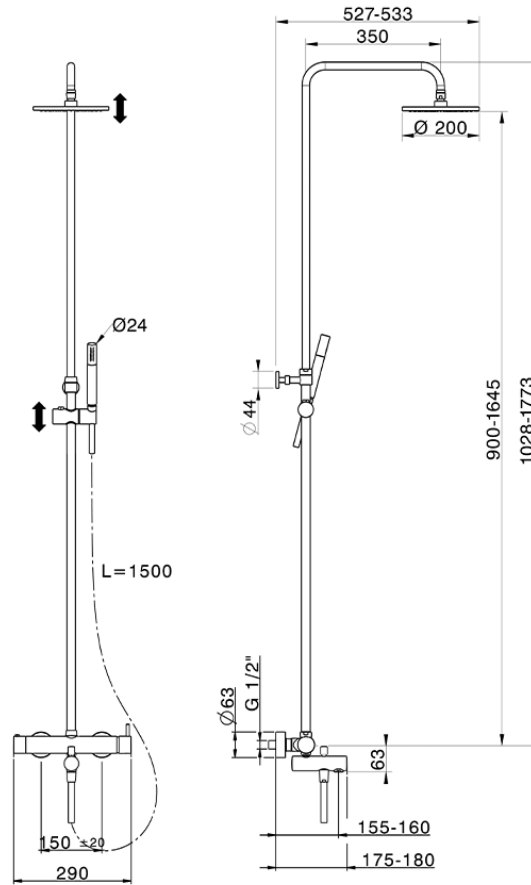

3-functions single lever bath set SHOWER COLUMNS_SM004120

SM004120

<https://en.cisal.it/3-functions-single-lever-bath-set-shower-columns-sm004120>

2026-04-29