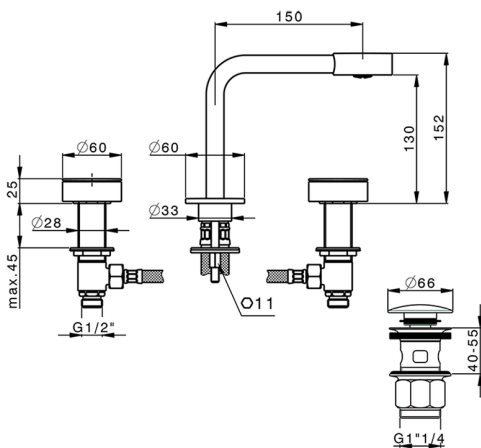

3 hole washbasin mixer SLIM_SM001020

MODEL **SM001020**

3 hole washbasin mixer, with 1"1/4 Click Clack waste

AVAILABLE FINISHINGS

- **40** 40 Matt Black
- **4Q** 4Q Matt White
- **6T** 6T Chrome/Matt Black
- **7D** 7D Polished Nickel/Matt Black

CHARACTERISTICS