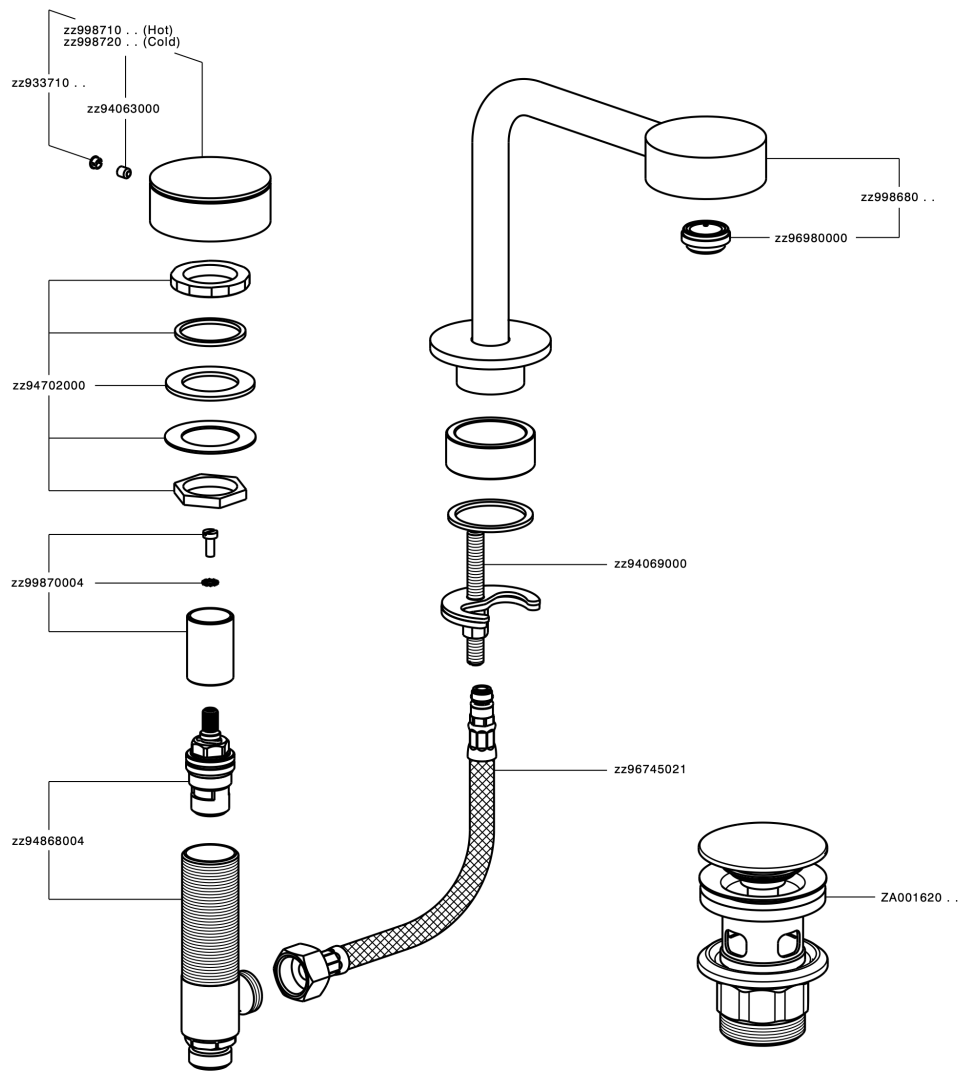

## 3 hole washbasin mixer SLIM\_SM001020

MODEL **SM001020**

3 hole washbasin mixer, with 1"1/4 Click Clack waste

## 3 hole washbasin mixer SLIM\_SM001020

SM001020

<https://en.cisal.it/3-hole-washbasin-mixer-slim-sm001020>

2026-04-28