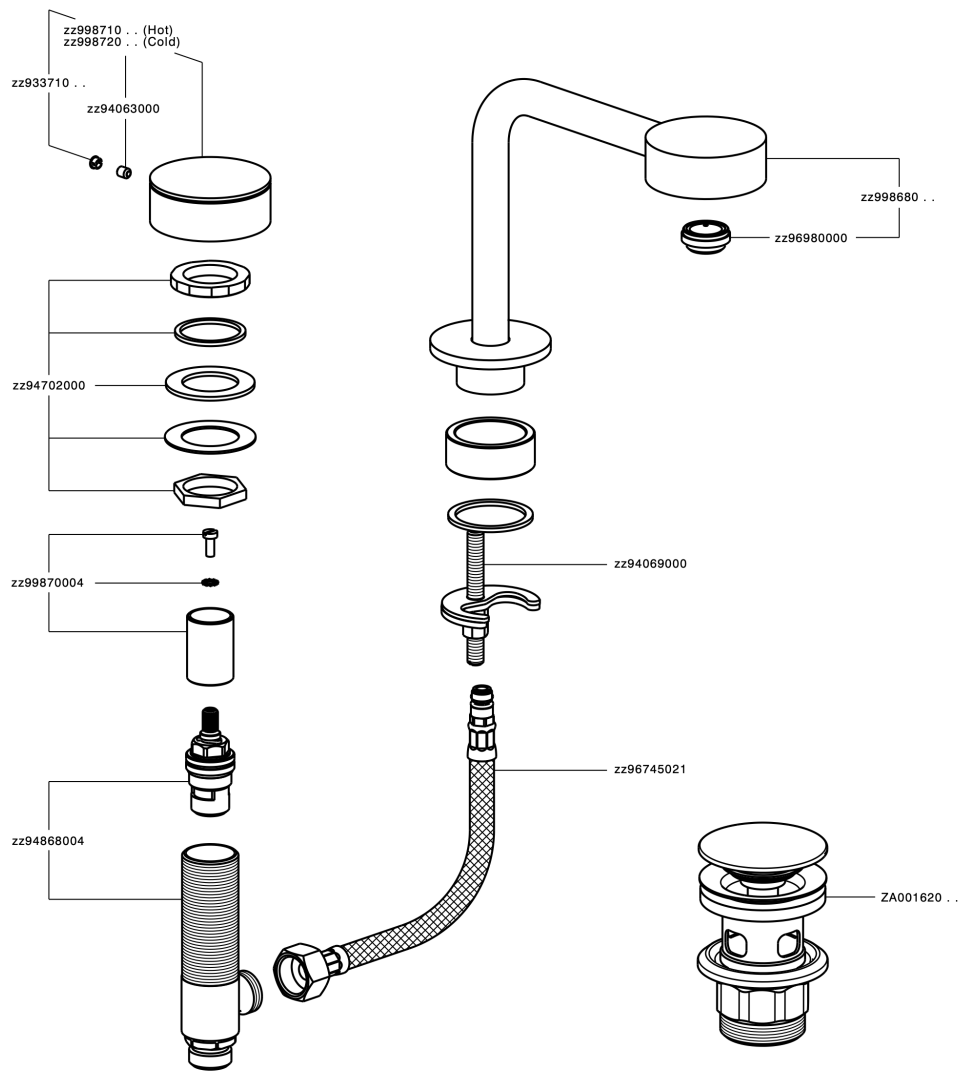

## 3 hole washbasin mixer SLIM\_SM001020

SM001020

<https://en.cisal.it/3-hole-washbasin-mixer-slim-sm001020>

2026-04-26