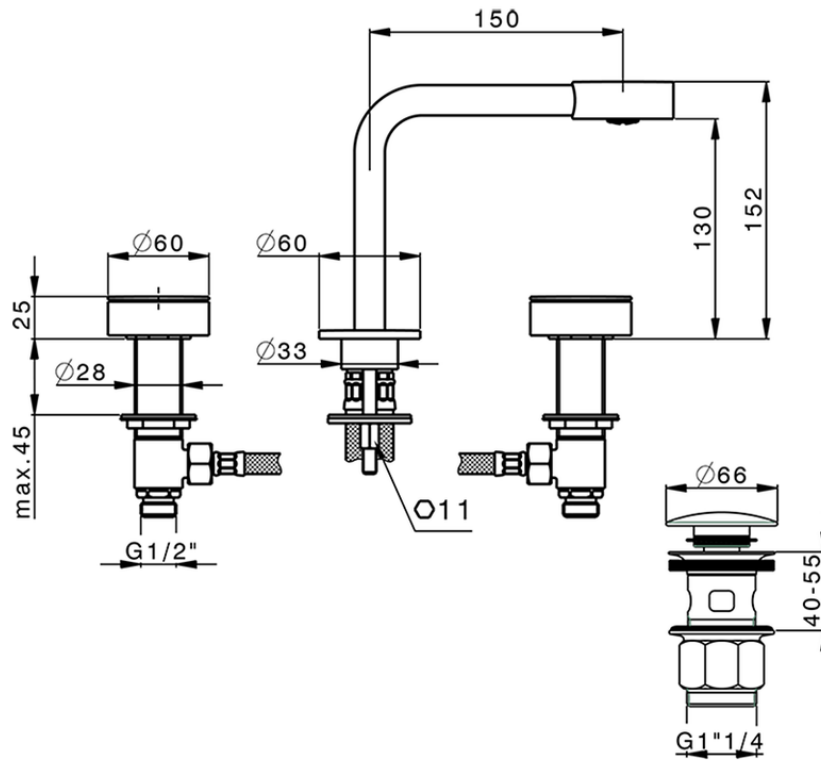

## 3 hole washbasin mixer SLIM\_SM001020

SM001020

<https://en.cisal.it/3-hole-washbasin-mixer-slim-sm001020>

2026-05-17