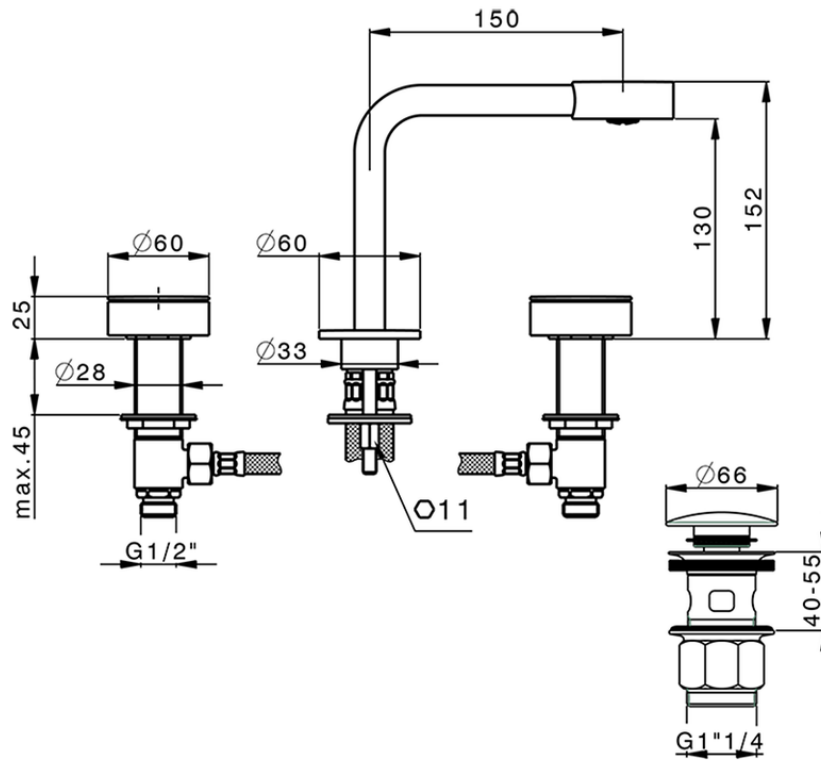

3 hole washbasin mixer SLIM_SM001020

SM001020

<https://en.cisal.it/3-hole-washbasin-mixer-slim-sm001020>

2026-04-26