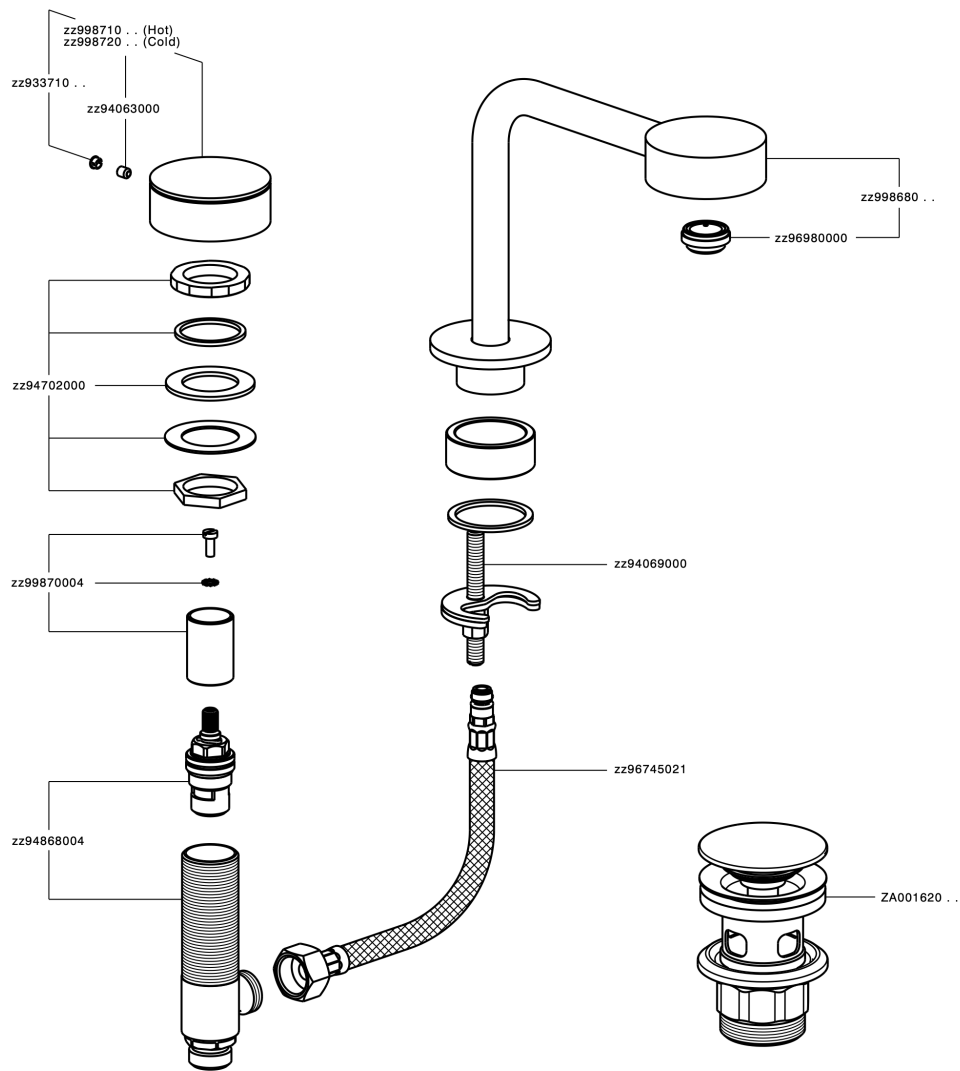

3 hole washbasin mixer SLIM_SM001020

MODEL **SM001020**

3 hole washbasin mixer, with 1"1/4 Click Clack waste

AVAILABLE FINISHINGS

-  **40** 40 Matt Black
-  **4Q** 4Q Matt White
-  **6T** 6T Chrome/Matt Black
-  **7D** 7D Polished Nickel/Matt Black

CHARACTERISTICS

3 hole washbasin mixer SLIM_SM001020

SM001020

<https://en.cisal.it/3-hole-washbasin-mixer-slim-sm001020>

2026-04-26