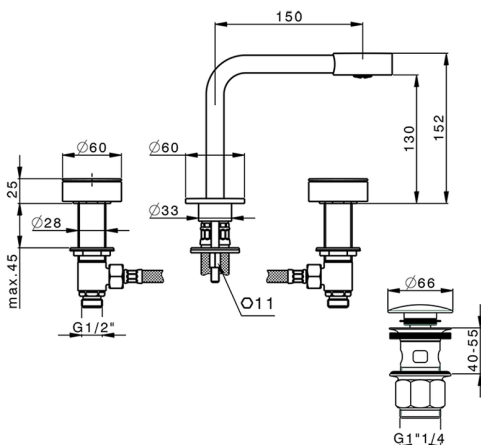

3 hole washbasin mixer SLIM_SM001020

MODEL **SM001020**

3 hole washbasin mixer, with 1"1/4 Click Clack waste

AVAILABLE FINISHINGS

-  **40** 40 Matt Black
-  **4Q** 4Q Matt White
-  **6T** 6T Chrome/Matt Black
-  **7D** 7D Polished Nickel/Matt Black

CHARACTERISTICS

3 hole washbasin mixer SLIM_SM001020

SM001020

<https://en.cisal.it/3-hole-washbasin-mixer-slim-sm001020>

2026-06-14