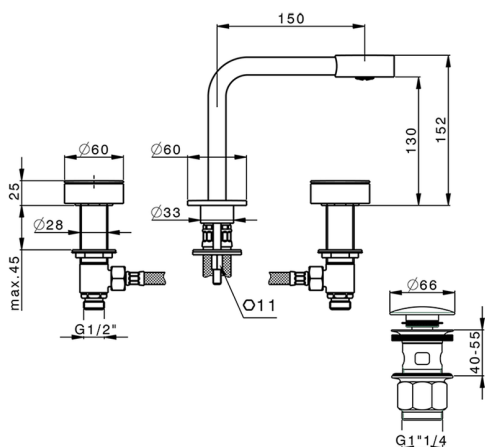

3 hole washbasin mixer SLIM_SM001020

MODEL **SM001020**

3 hole washbasin mixer, with 1"1/4 Click Clack waste

AVAILABLE FINISHINGS

-  **40** 40 Matt Black
-  **4Q** 4Q Matt White
-  **6T** 6T Chrome/Matt Black
-  **7D** 7D Polished Nickel/Matt Black

CHARACTERISTICS

3 hole washbasin mixer SLIM_SM001020

SM001020

<https://en.cisal.it/3-hole-washbasin-mixer-slim-sm001020>

2026-05-17