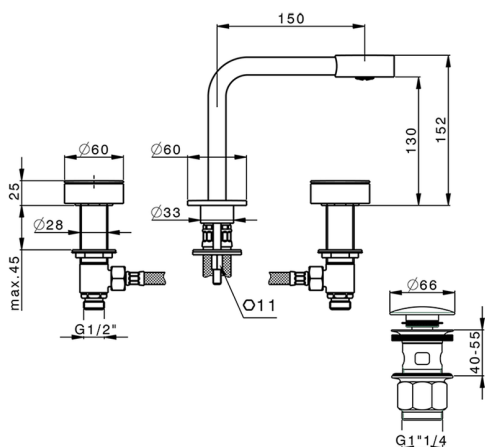

3 hole washbasin mixer SLIM_SM001020

MODEL **SM001020**

3 hole washbasin mixer, with 1"1/4 Click Clack waste

AVAILABLE FINISHINGS

-  **40** 40 Matt Black
-  **4Q** 4Q Matt White
-  **6T** 6T Chrome/Matt Black
-  **7D** 7D Polished Nickel/Matt Black

CHARACTERISTICS

3 hole washbasin mixer SLIM_SM001020

SM001020

<https://en.cisal.it/3-hole-washbasin-mixer-slim-sm001020>

2026-04-26