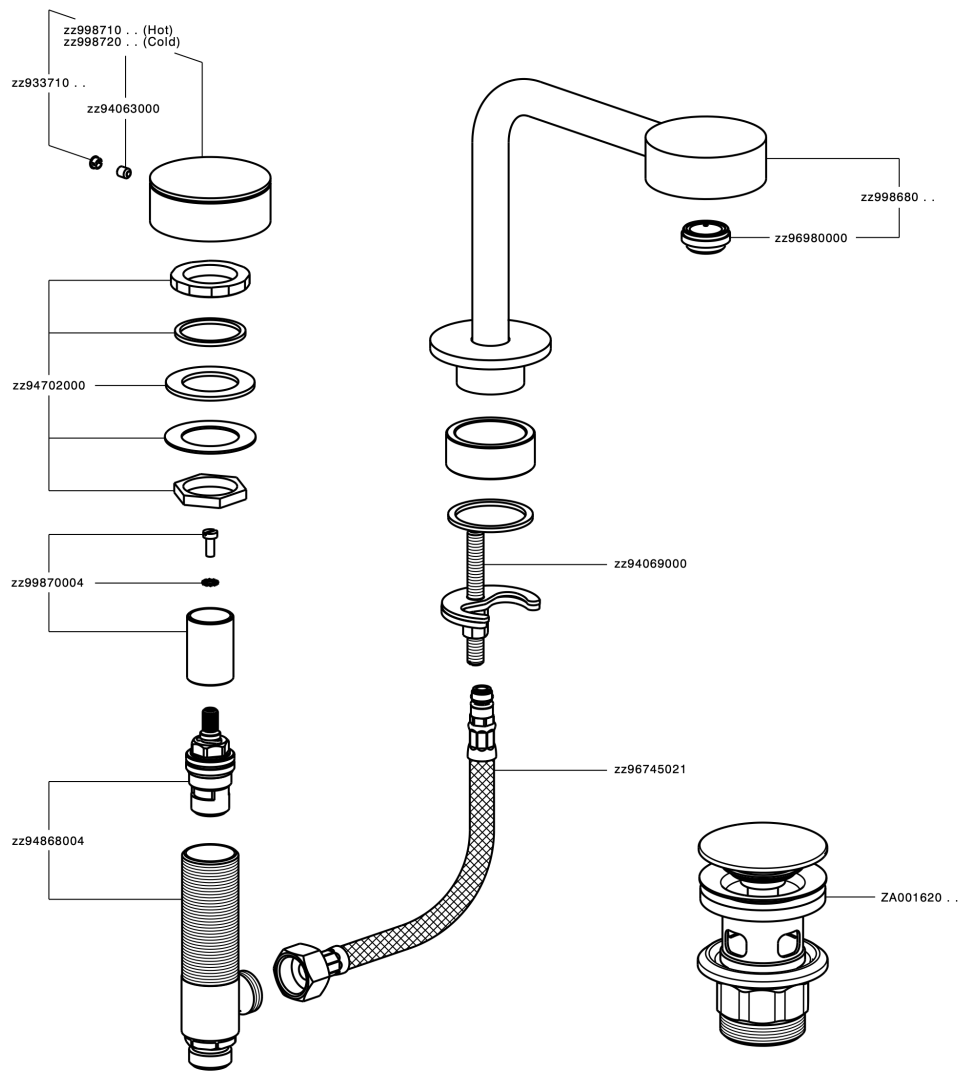

3 hole washbasin mixer SLIM_SM001020

MODEL **SM001020**

3 hole washbasin mixer, with 1"1/4 Click Clack waste

AVAILABLE FINISHINGS

-  **40** 40 Matt Black
-  **4Q** 4Q Matt White
-  **6T** 6T Chrome/Matt Black
-  **7D** 7D Polished Nickel/Matt Black

CHARACTERISTICS

3 hole washbasin mixer SLIM_SM001020

SM001020

<https://en.cisal.it/3-hole-washbasin-mixer-slim-sm001020>

2026-05-17