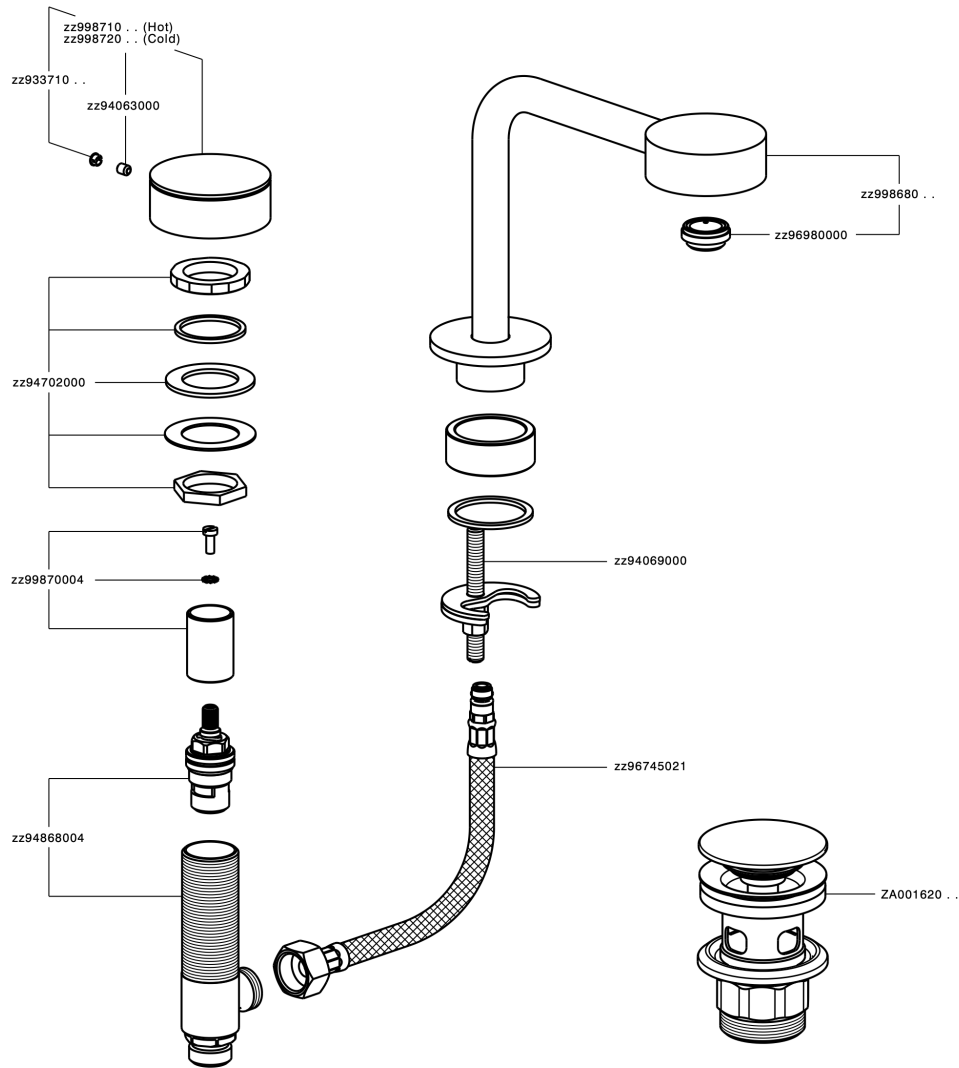

3 hole washbasin mixer SLIM_SM001020

SM001020

<https://en.cisal.it/3-hole-washbasin-mixer-slim-sm001020>

2026-06-16