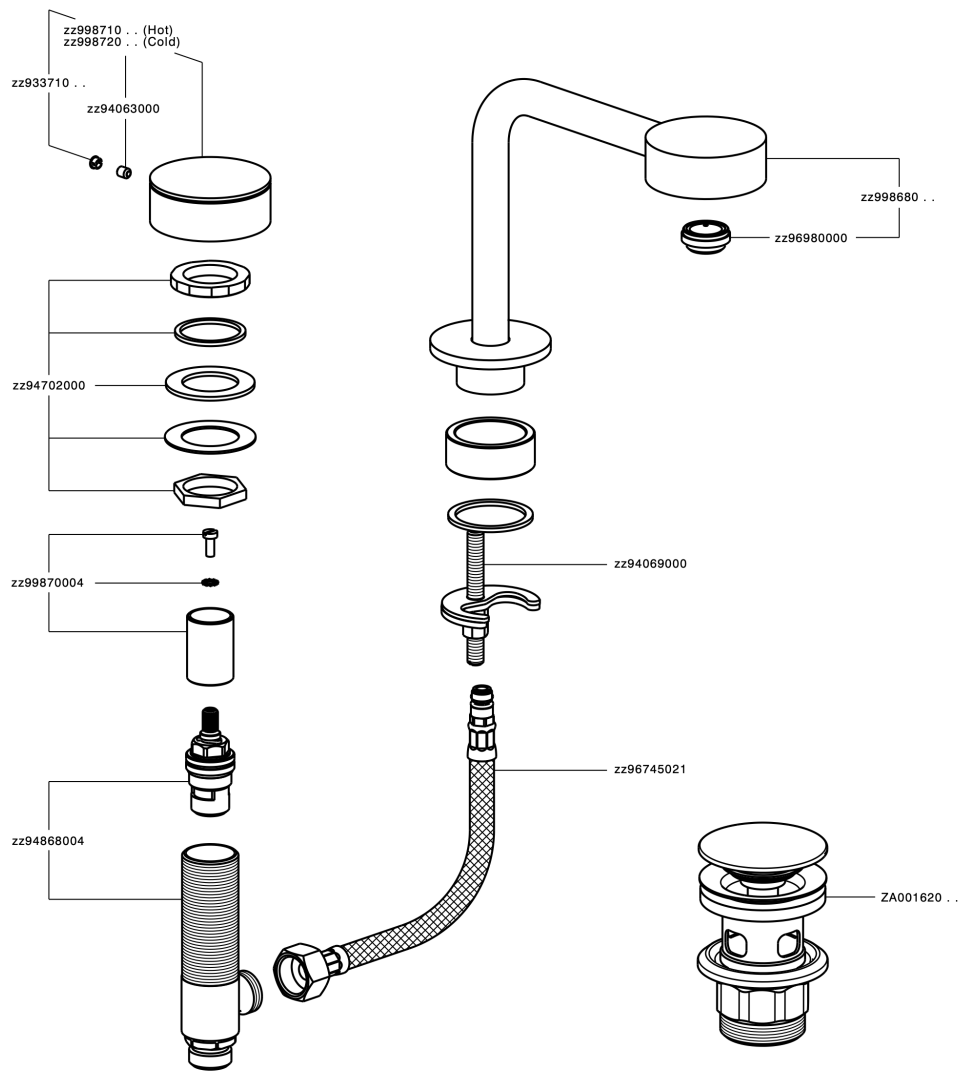

## 3 hole washbasin mixer SLIM\_SM001020

SM001020

<https://en.cisal.it/3-hole-washbasin-mixer-slim-sm001020>

2026-05-17