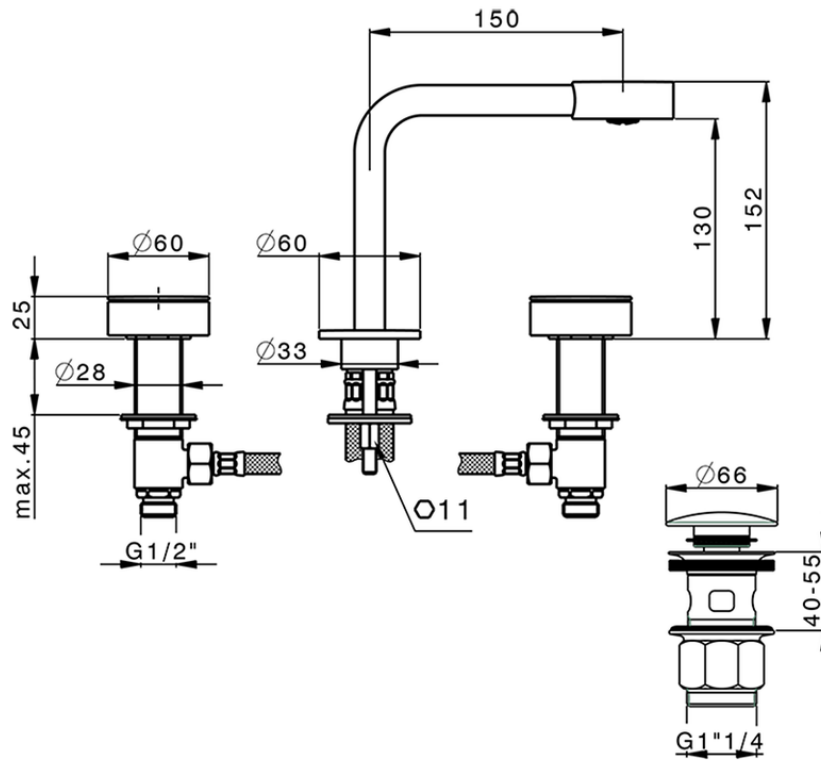

## 3 hole washbasin mixer SLIM\_SM001020

SM001020

<https://en.cisal.it/3-hole-washbasin-mixer-slim-sm001020>

2026-06-14