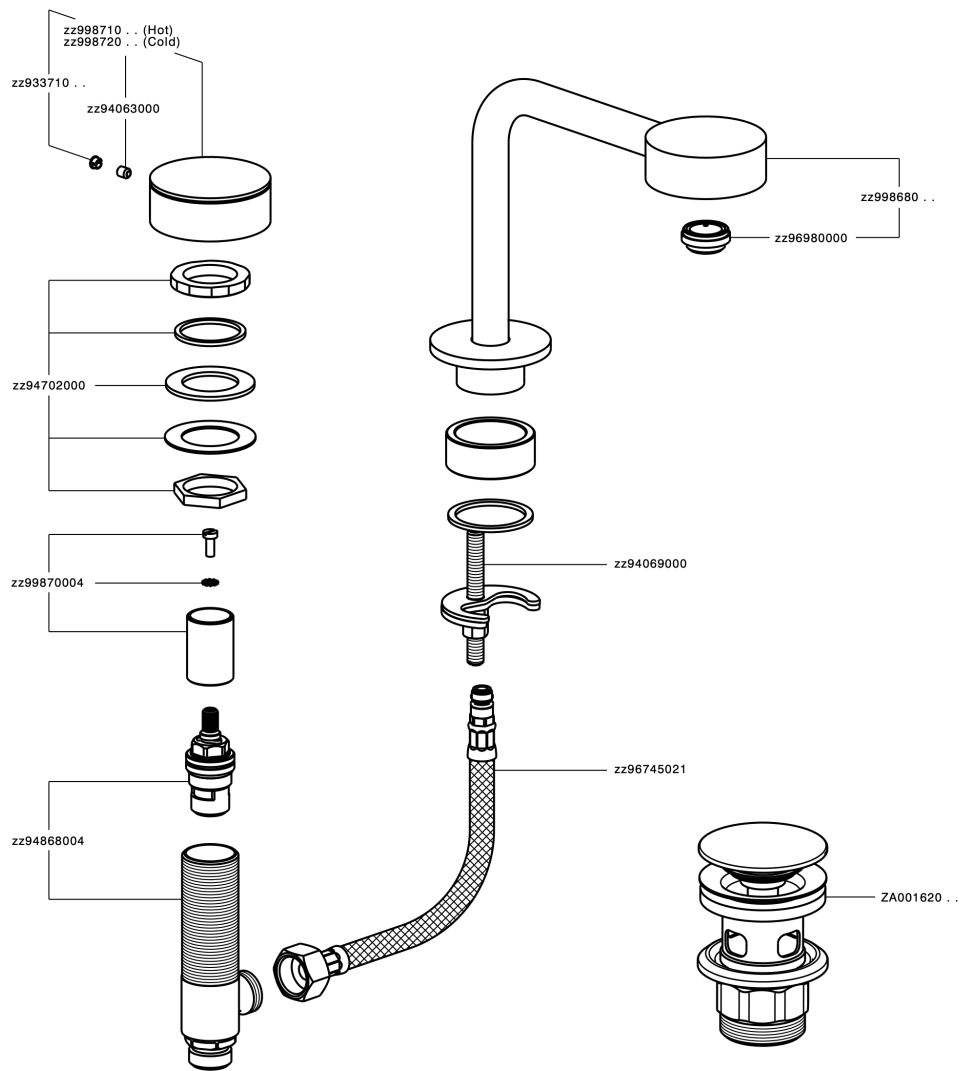

3 hole washbasin mixer SLIM_SM001020

MODEL **SM001020**

3 hole washbasin mixer, with 1"1/4 Click Clack waste

AVAILABLE FINISHINGS

-  **40** 40 Matt Black
-  **4Q** 4Q Matt White
-  **6T** 6T Chrome/Matt Black
-  **7D** 7D Polished Nickel/Matt Black

CHARACTERISTICS

3 hole washbasin mixer SLIM_SM001020

SM001020

<https://en.cisal.it/3-hole-washbasin-mixer-slim-sm001020>

2026-06-14