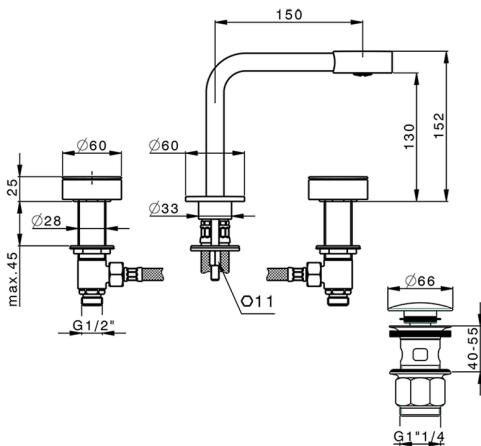

3 hole washbasin mixer SLIM_SM001020

MODEL **SM001020**

3 hole washbasin mixer, with 1"1/4 Click Clack waste

AVAILABLE FINISHINGS

-  **40** 40 Matt Black
-  **4Q** 4Q Matt White
-  **6T** 6T Chrome/Matt Black
-  **7D** 7D Polished Nickel/Matt Black

CHARACTERISTICS

3 hole washbasin mixer SLIM_SM001020

SM001020

<https://en.cisal.it/3-hole-washbasin-mixer-slim-sm001020>

2026-06-14