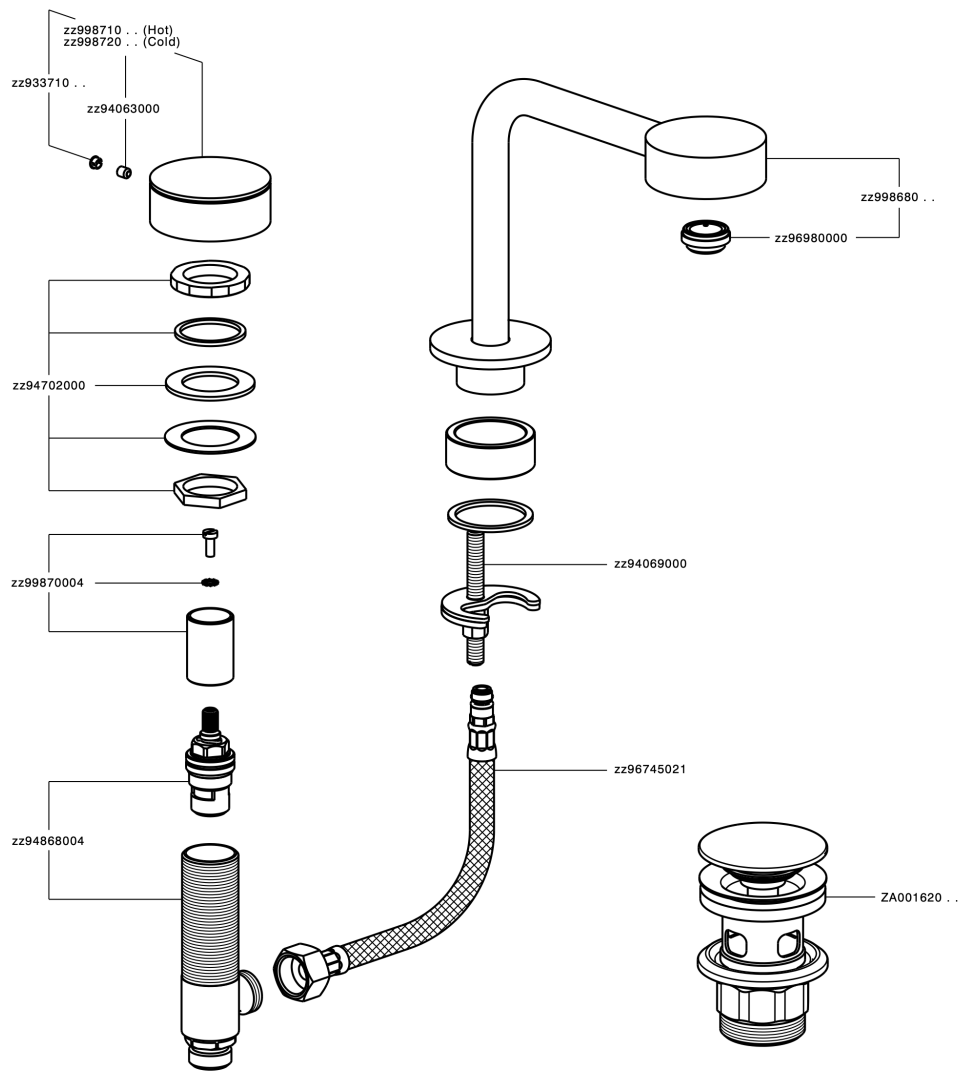

3 hole washbasin mixer SLIM_SM001020

SM001020

<https://en.cisal.it/3-hole-washbasin-mixer-slim-sm001020>

2026-04-26