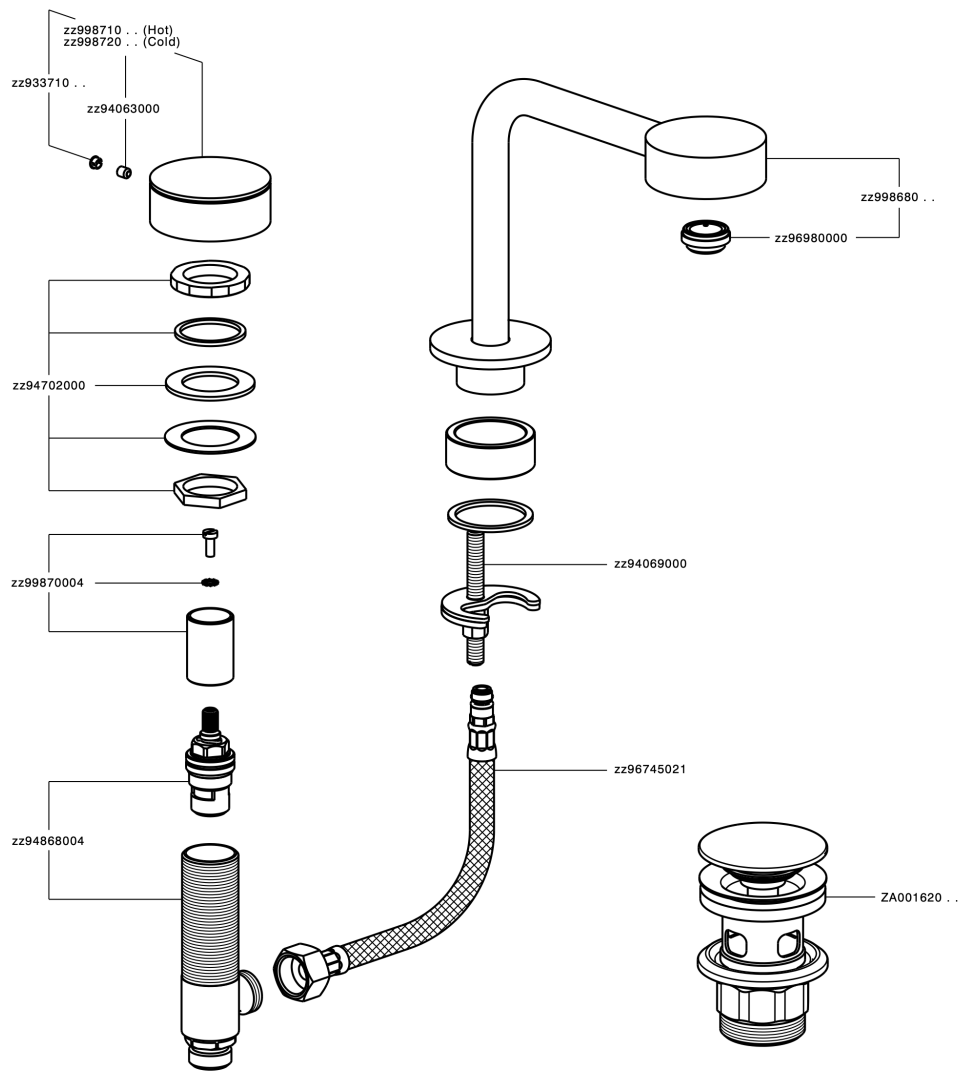

3 hole washbasin mixer SLIM_SM001020

SM001020

<https://en.cisal.it/3-hole-washbasin-mixer-slim-sm001020>

2026-06-16