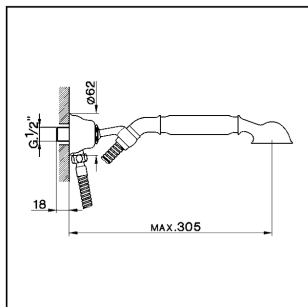

Shower Set with elbow ARCANA COMPONENTS_AR003040

cisal

AR 00304

- **Supporto duplex incasso**
- **Concealed swivel wall-bracket**
- **UP-Brauset**
- **Prise d'eau**