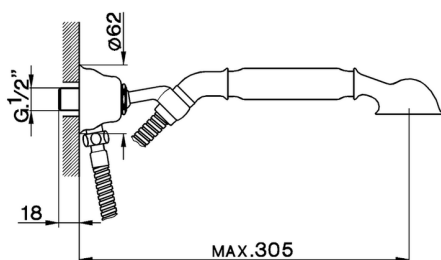

Shower Set with elbow ARCANA COMPONENTS_AR003040

MODEL **AR003040**

Shower Set with elbow, wall mounted swivel handshower holder, Arcana one spray handshower, Brass 120 cm flexible hose

AVAILABLE FINISHINGS

-  **21** 21 Chrome
-  **24** 24 Gold
-  **26** 26 Old Copper
-  **27** 27 Old Bronze
-  **2A** 2A Satin Brushed Nickel
-  **74** 74 Chrome/Gold

CHARACTERISTICS

Shower Set with elbow ARCANA COMPONENTS_AR003040

cisal

AR 00304

- **Supporto duplex incasso**
- **Concealed swivel wall-bracket**
- **UP-Brauset**
- **Prise d'eau**

bar	PORTATA * FLOW RATE DURCHFLOSS DEBIT l/min.
0,5	7
1	10,5
2	16
3	21
4	25,5
5	29,5

* senza resistenza silenziosa (uscita libera)
without hydraulic resistance
ohne Widerstand
sans résistance hydraulique