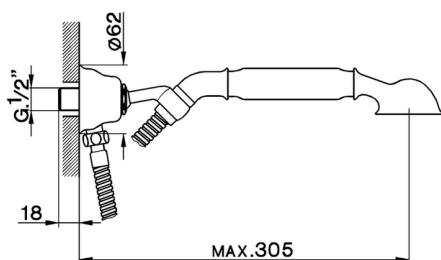

Shower Set with elbow ARCANA COMPONENTS_AR003040

MODEL **AR003040**

Shower Set with elbow, wall mounted swivel handshower holder, Arcana one spray handshower, Brass 120 cm flexible hose

AVAILABLE FINISHINGS

-  **21** 21 Chrome
-  **24** 24 Gold
-  **26** 26 Old Copper
-  **27** 27 Old Bronze
-  **2A** 2A Satin Brushed Nickel
-  **74** 74 Chrome/Gold

CHARACTERISTICS

Shower Set with elbow ARCANA COMPONENTS_AR003040

cisal

AR 00304

- **Supporto duplex incasso**
- **Concealed swivel wall-bracket**
- **UP-Brausset**
- **Prise d'eau**

bar	PORTATA * FLOW RATE DURCHFLOSS DEBIT l/min.
0,5	7
1	10,5
2	16
3	21
4	25,5
5	29,5

* senza resistenza silenziosa (uscita libera)
without hydraulic resistance
ohne Widerstand
sans résistance hydraulique