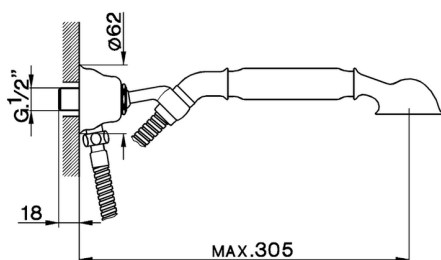

Shower Set with elbow ARCANA COMPONENTS_AR003040

MODEL **AR003040**

Shower Set with elbow, wall mounted swivel handshower holder, Arcana one spray handshower, Brass 120 cm flexible hose

AVAILABLE FINISHINGS

-  **21** 21 Chrome
-  **24** 24 Gold
-  **26** 26 Old Copper
-  **27** 27 Old Bronze
-  **2A** 2A Satin Brushed Nickel
-  **74** 74 Chrome/Gold

CHARACTERISTICS

Shower Set with elbow ARCANA COMPONENTS_AR003040

cisal

AR 00304

- **Supporto duplex incasso**
- **Concealed swivel wall-bracket**
- **UP-Brauset**
- **Prise d'eau**

bar	PORTATA * FLOW RATE DURCHFLOß DEBIT l/min.
0,5	7
1	10,5
2	16
3	21
4	25,5
5	29,5

* senza resistenza silenziosa (uscita libera)
without hydraulic resistance
ohne Widerstand
sans résistance hydraulique