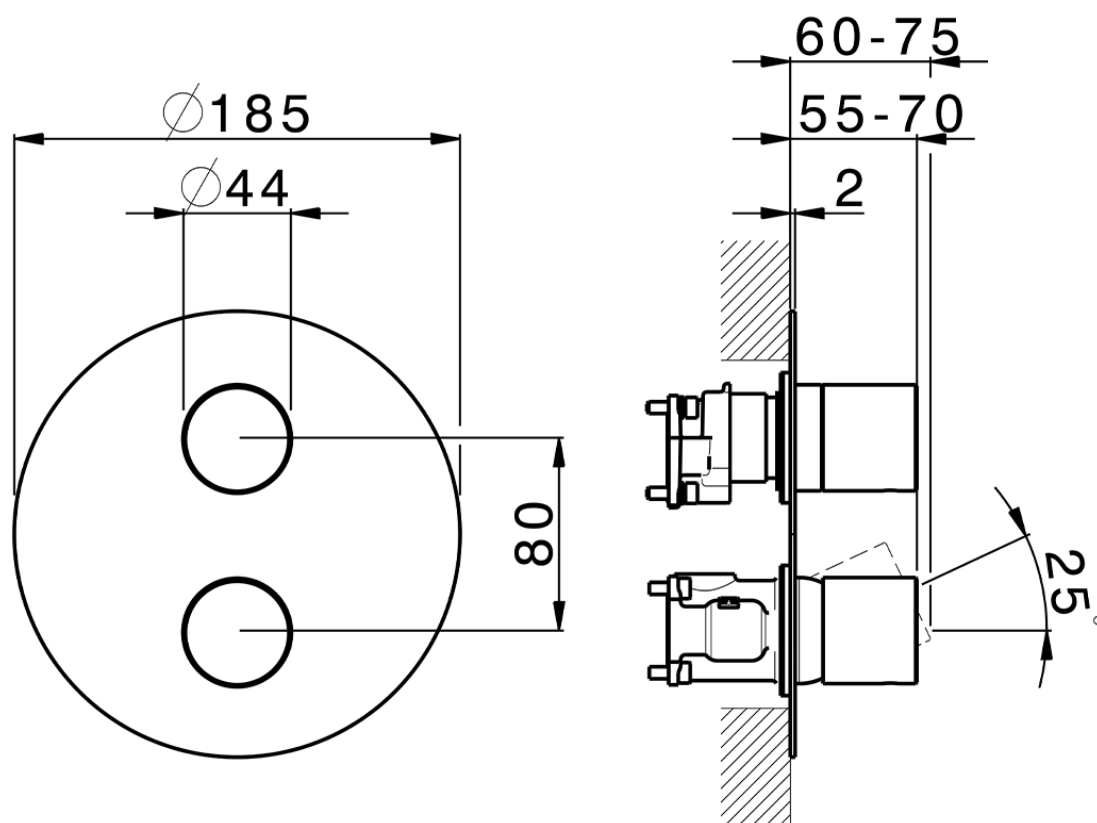

Exposed part for Single Lever One Box Valve SMOOTH X32_X30BM030

X30BM030

<https://en.cisal.it/exposed-part-for-single-lever-one-box-valve-smooth-x32-x30bm030>

ZA00B031

<https://en.cisal.it/one-box-universal-concealed-part-one-box-za00b031>