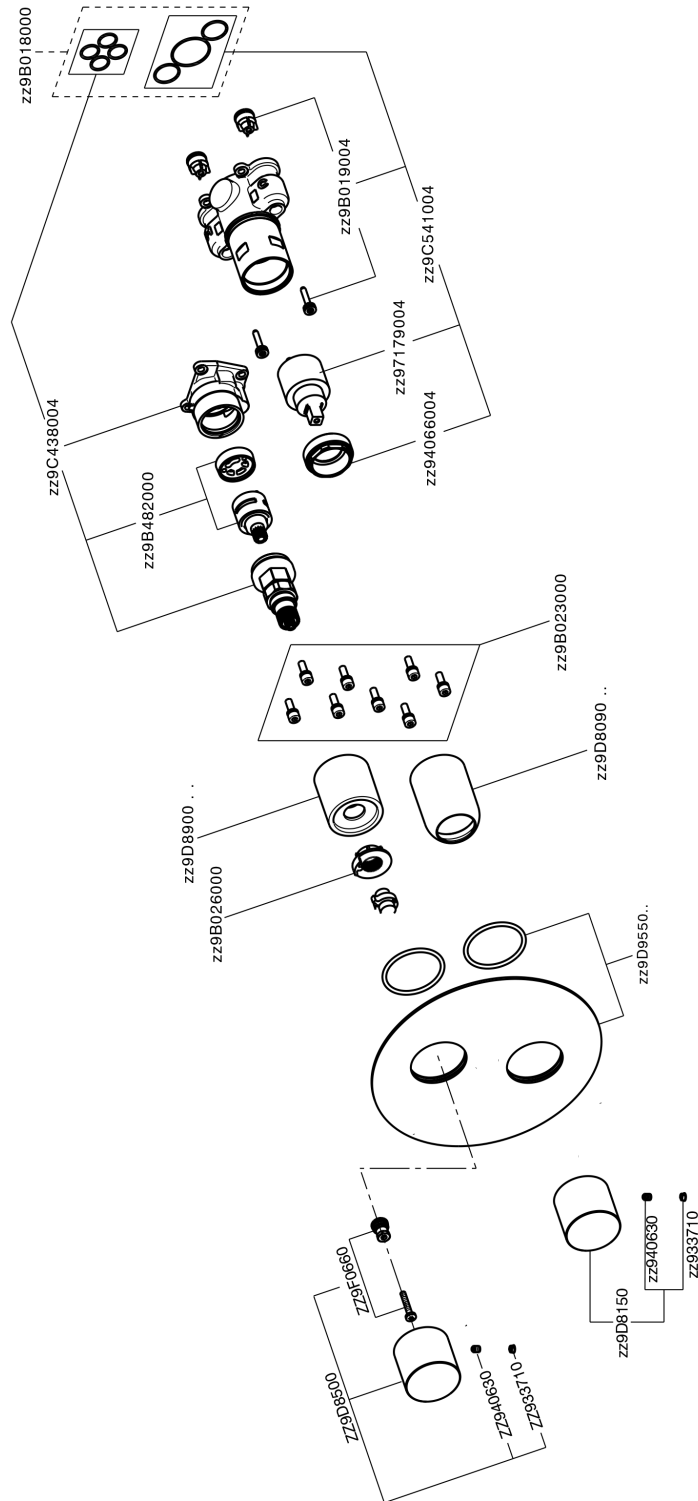

## Exposed part for Single Lever One Box Valve SMOOTH X32\_X30BM030

X30BM030

<https://en.cisal.it/exposed-part-for-single-lever-one-box-valve-smooth-x32-x30bm030>

## One Box Universal Concealed Part ONE BOX\_ZA00B031

ZA00B031

<https://en.cisal.it/one-box-universal-concealed-part-one-box-za00b031>