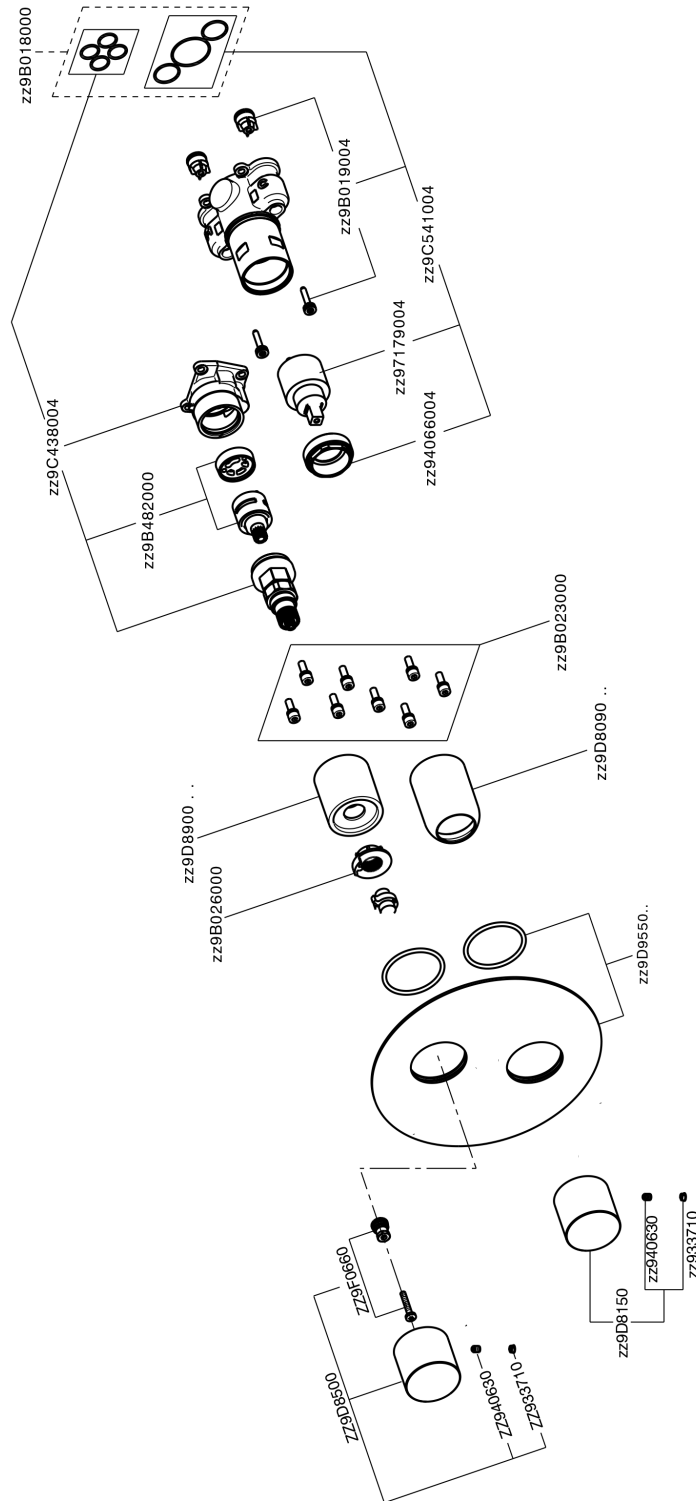

## Exposed part for Single Lever One Box Valve SMOOTH X32\_X30BM030

X30BM030

<https://en.cisal.it/exposed-part-for-single-lever-one-box-valve-smooth-x32-x30bm030>

## One Box Universal Concealed Part ONE BOX\_ZA00B031

ZA00B031

<https://en.cisal.it/one-box-universal-concealed-part-one-box-za00b031>