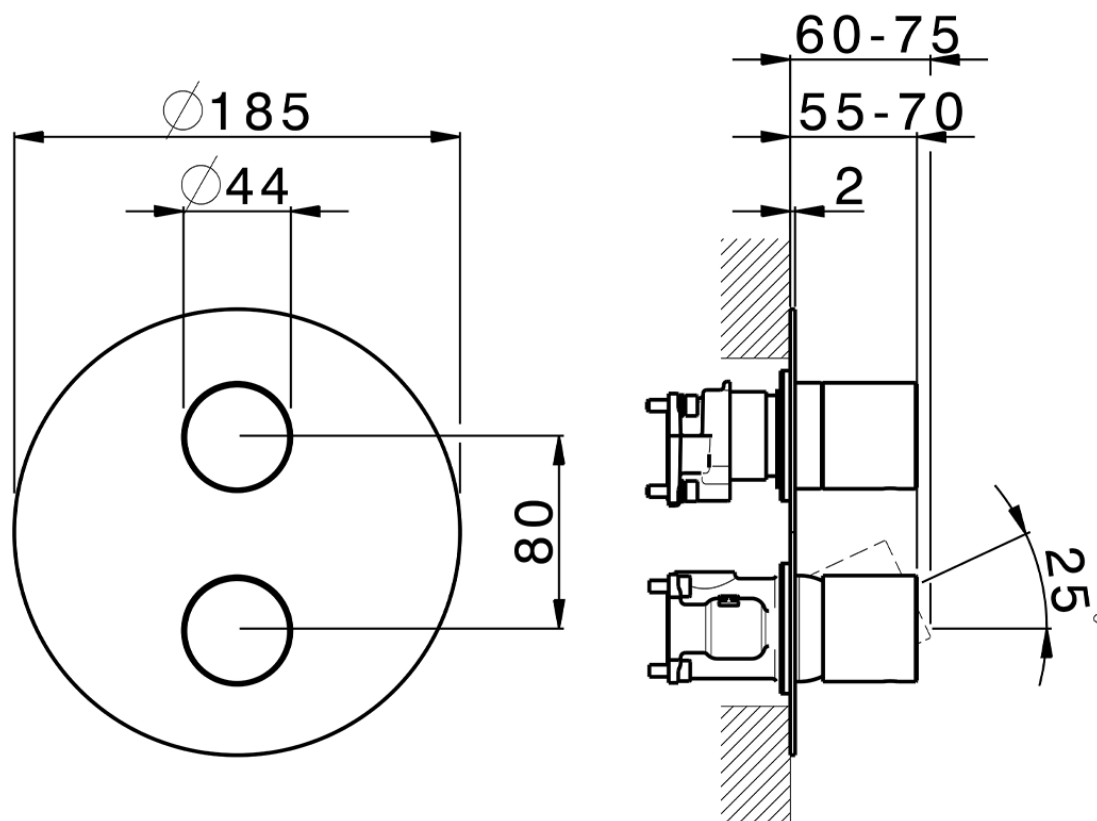

**Exposed part for Single Lever One Box Valve SMOOTH X32\_X30BM030**

X30BM030

<https://en.cisal.it/exposed-part-for-single-lever-one-box-valve-smooth-x32-x30bm030>

ZA00B031

<https://en.cisal.it/one-box-universal-concealed-part-one-box-za00b031>