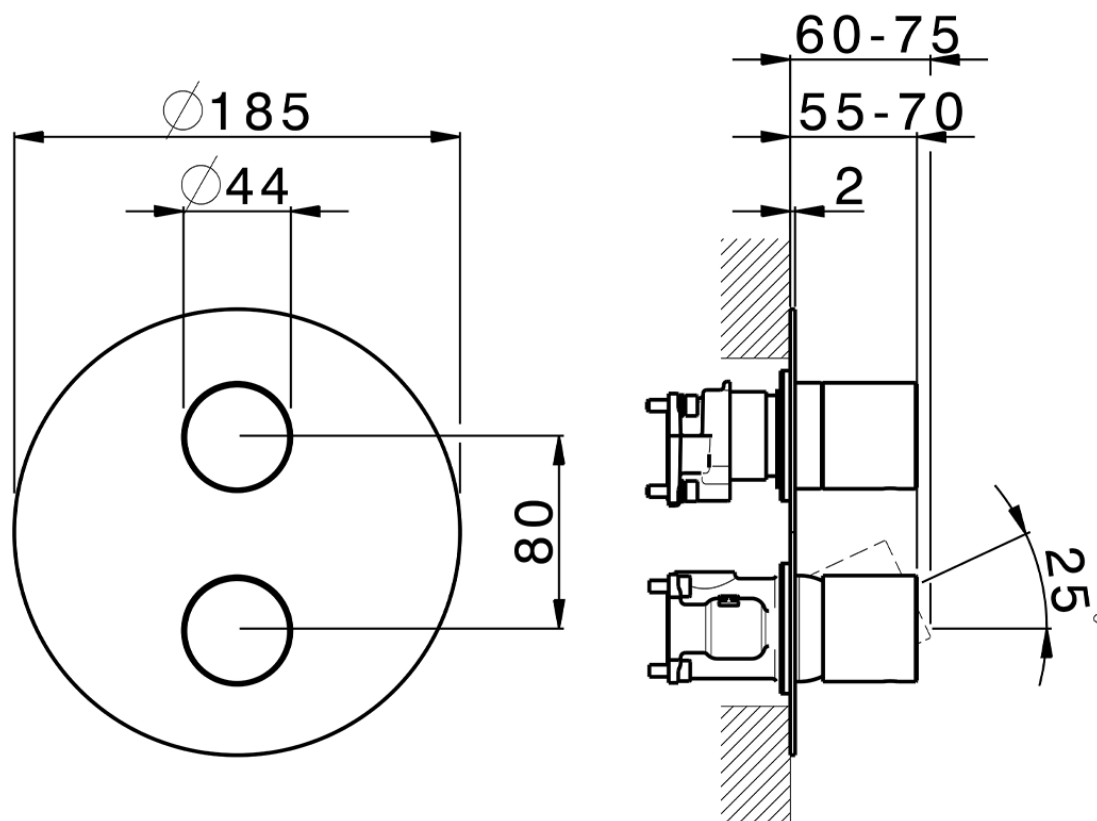

Exposed part for Single Lever One Box Valve SMOOTH X32_X30BM030

X30BM030

<https://en.cisal.it/exposed-part-for-single-lever-one-box-valve-smooth-x32-x30bm030>

ZA00B031

<https://en.cisal.it/one-box-universal-concealed-part-one-box-za00b031>