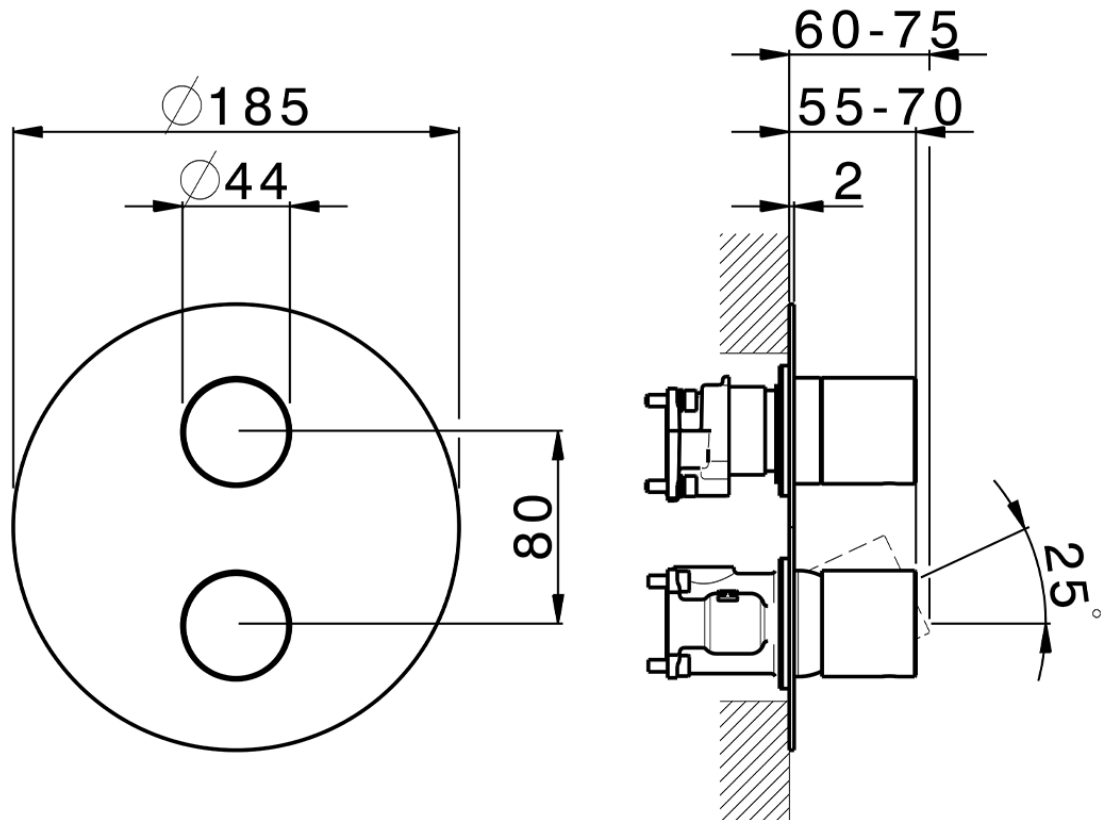

Exposed part for Single Lever One Box Valve SMOOTH X32_X30BM030

X30BM030

<https://en.cisal.it/exposed-part-for-single-lever-one-box-valve-smooth-x32-x30bm030>

ZA00B031

<https://en.cisal.it/one-box-universal-concealed-part-one-box-za00b031>