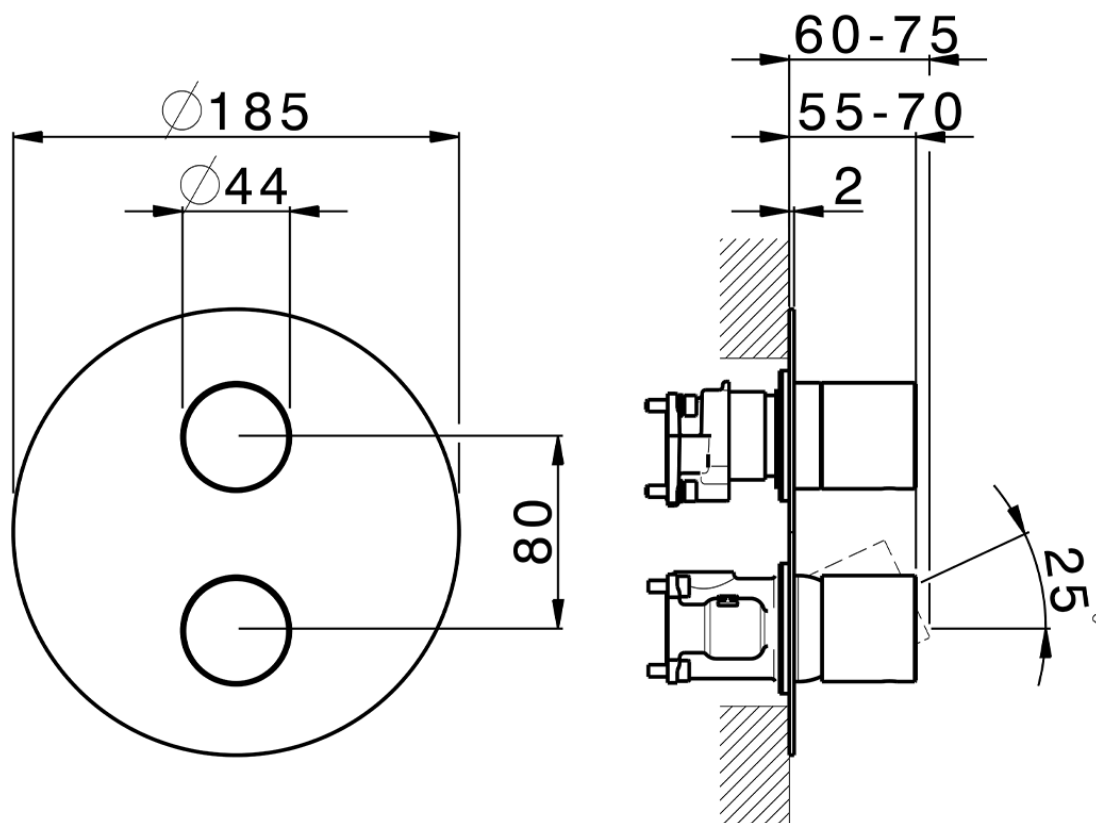

Exposed part for Single Lever One Box Valve SMOOTH X32_X30BM030

X30BM030

<https://en.cisal.it/exposed-part-for-single-lever-one-box-valve-smooth-x32-x30bm030>

ZA00B031

<https://en.cisal.it/one-box-universal-concealed-part-one-box-za00b031>