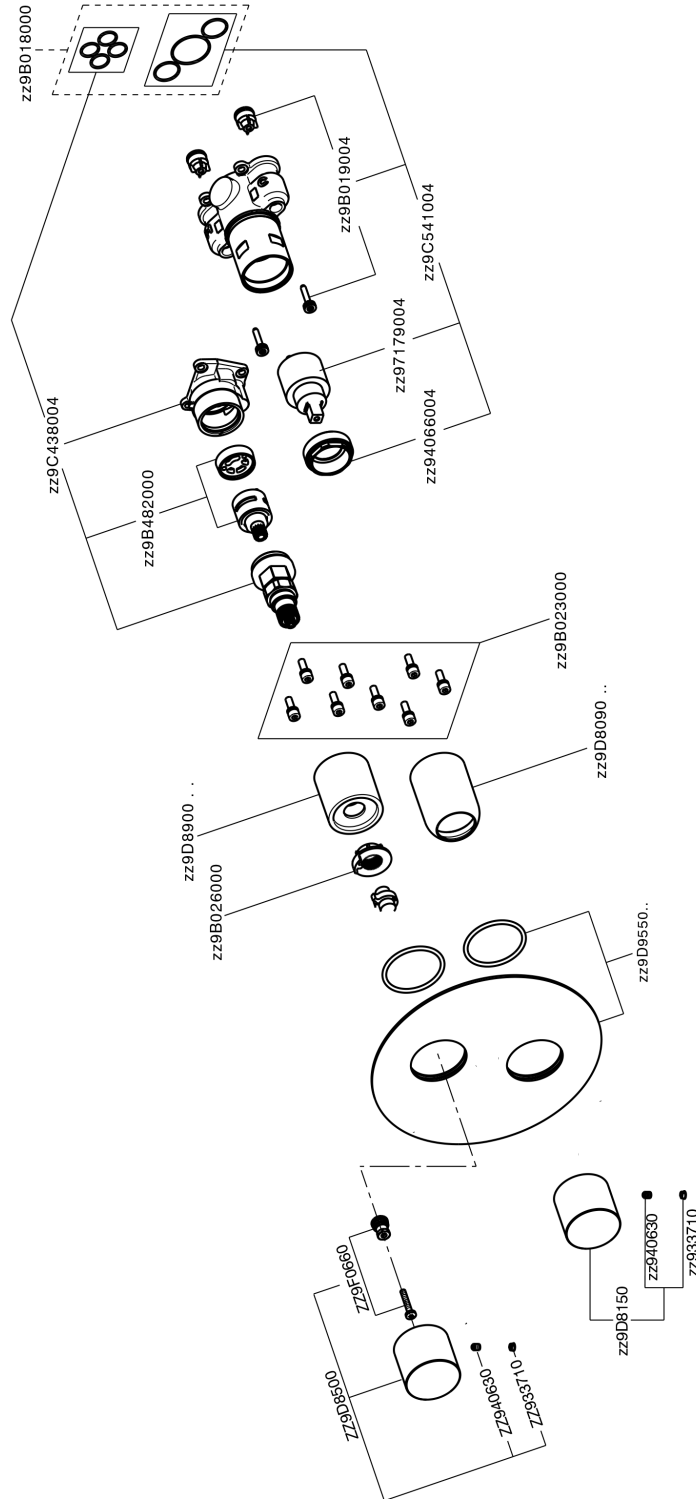

## Exposed part for Single Lever One Box Valve SMOOTH X32\_X30BM030

X30BM030

<https://en.cisal.it/exposed-part-for-single-lever-one-box-valve-smooth-x32-x30bm030>

## One Box Universal Concealed Part ONE BOX\_ZA00B031

ZA00B031

<https://en.cisal.it/one-box-universal-concealed-part-one-box-za00b031>