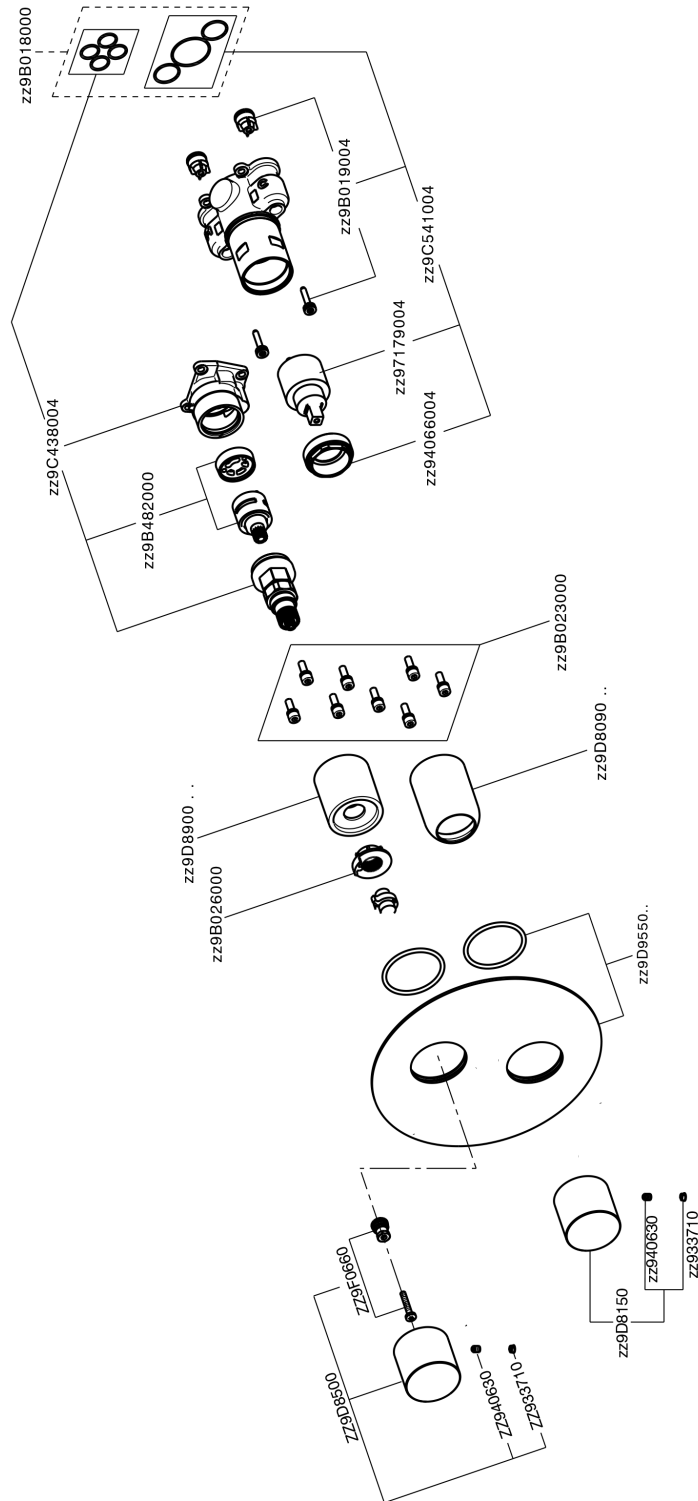

Exposed part for Single Lever One Box Valve SMOOTH X32_X30BM030

X30BM030

<https://en.cisal.it/exposed-part-for-single-lever-one-box-valve-smooth-x32-x30bm030>

One Box Universal Concealed Part ONE BOX_ZA00B031

ZA00B031

<https://en.cisal.it/one-box-universal-concealed-part-one-box-za00b031>

One Box Universal Concealed Part ONE BOX_ZA00B030

ZA00B030

<https://en.cisal.it/one-box-universal-concealed-part-one-box-za00b030>