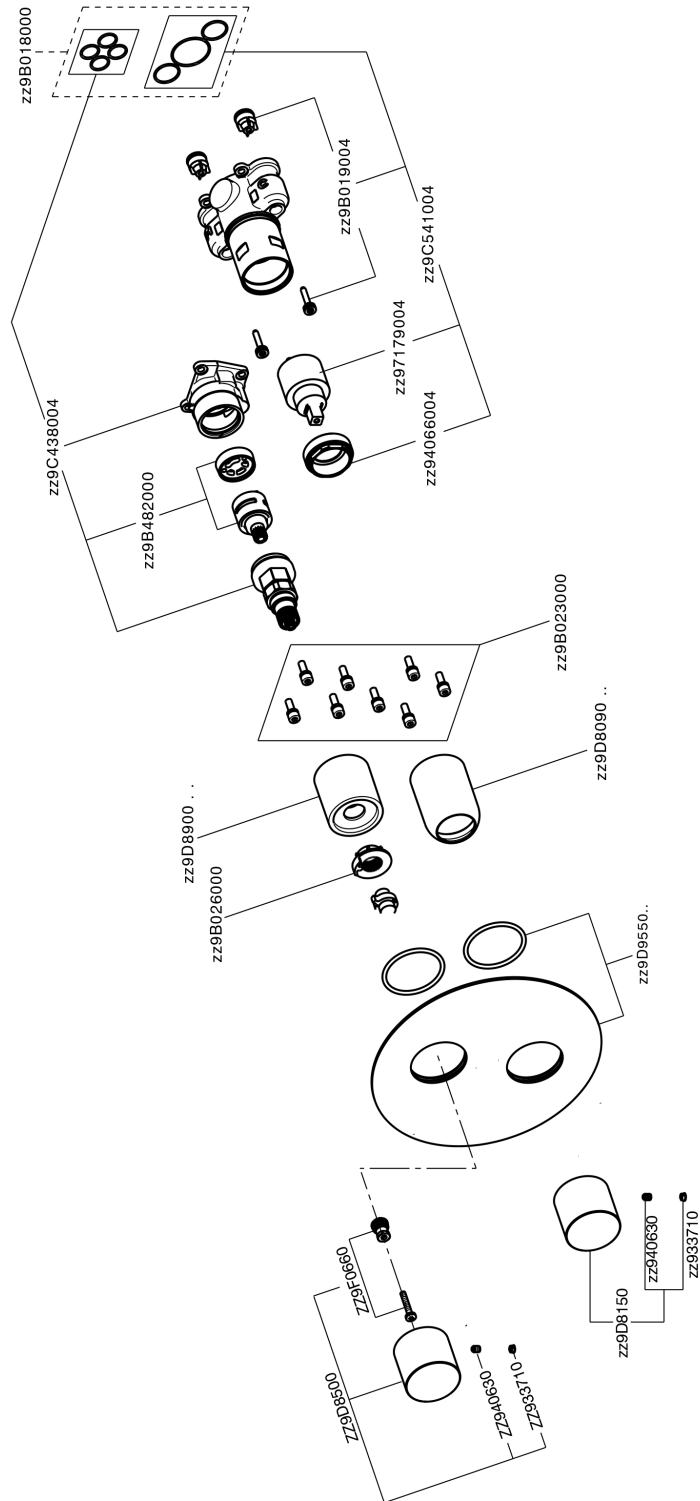

## Exposed part for Single Lever One Box Valve SMOOTH X32\_X30BM030

X30BM030

<https://en.cisal.it/exposed-part-for-single-lever-one-box-valve-smooth-x32-x30bm030>

## One Box Universal Concealed Part ONE BOX\_ZA00B031

ZA00B031

<https://en.cisal.it/one-box-universal-concealed-part-one-box-za00b031>