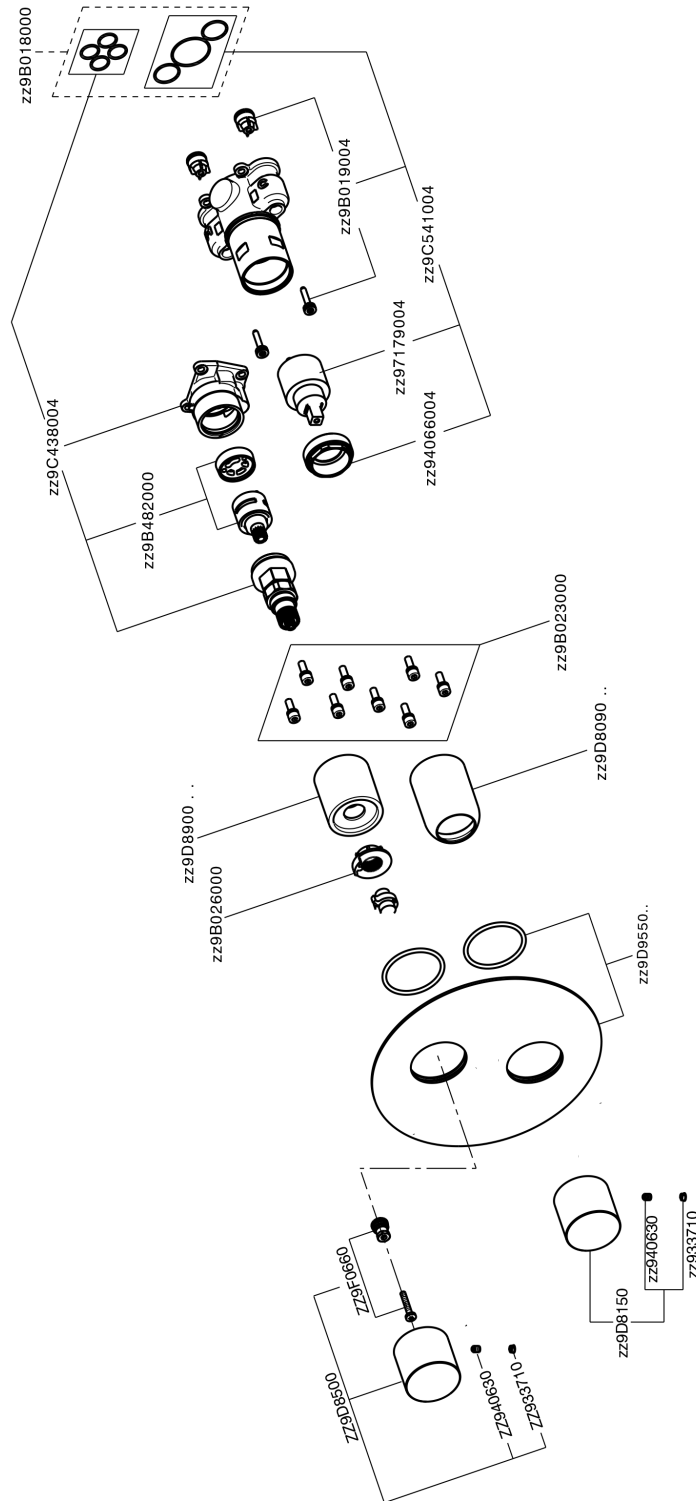

Exposed part for Single Lever One Box Valve SMOOTH X32_X30BM030

X30BM030

<https://en.cisal.it/exposed-part-for-single-lever-one-box-valve-smooth-x32-x30bm030>

One Box Universal Concealed Part ONE BOX_ZA00B031

ZA00B031

<https://en.cisal.it/one-box-universal-concealed-part-one-box-za00b031>

One Box Universal Concealed Part ONE BOX_ZA00B030

ZA00B030

<https://en.cisal.it/one-box-universal-concealed-part-one-box-za00b030>