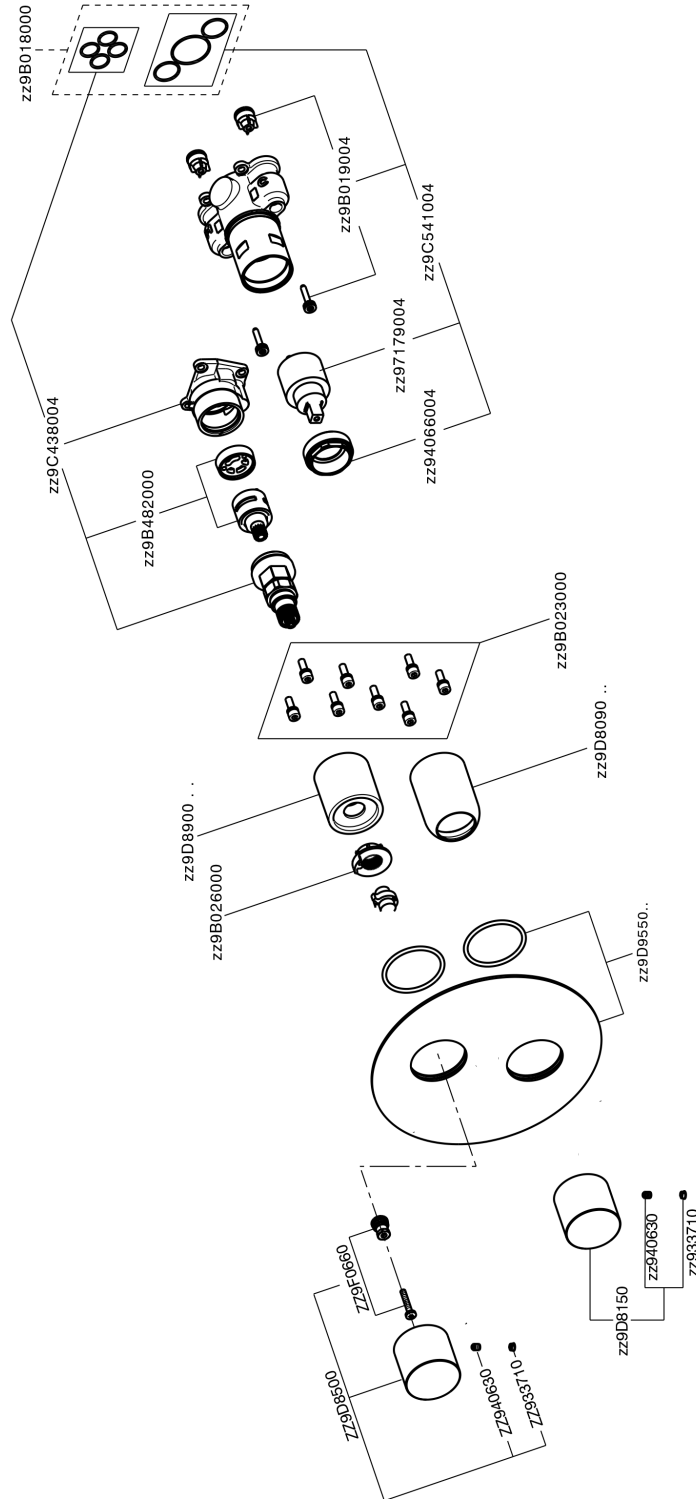

Exposed part for Single Lever One Box Valve SMOOTH X32_X30BM030

X30BM030

<https://en.cisal.it/exposed-part-for-single-lever-one-box-valve-smooth-x32-x30bm030>

One Box Universal Concealed Part ONE BOX_ZA00B031

ZA00B031

<https://en.cisal.it/one-box-universal-concealed-part-one-box-za00b031>

One Box Universal Concealed Part ONE BOX_ZA00B030

ZA00B030

<https://en.cisal.it/one-box-universal-concealed-part-one-box-za00b030>