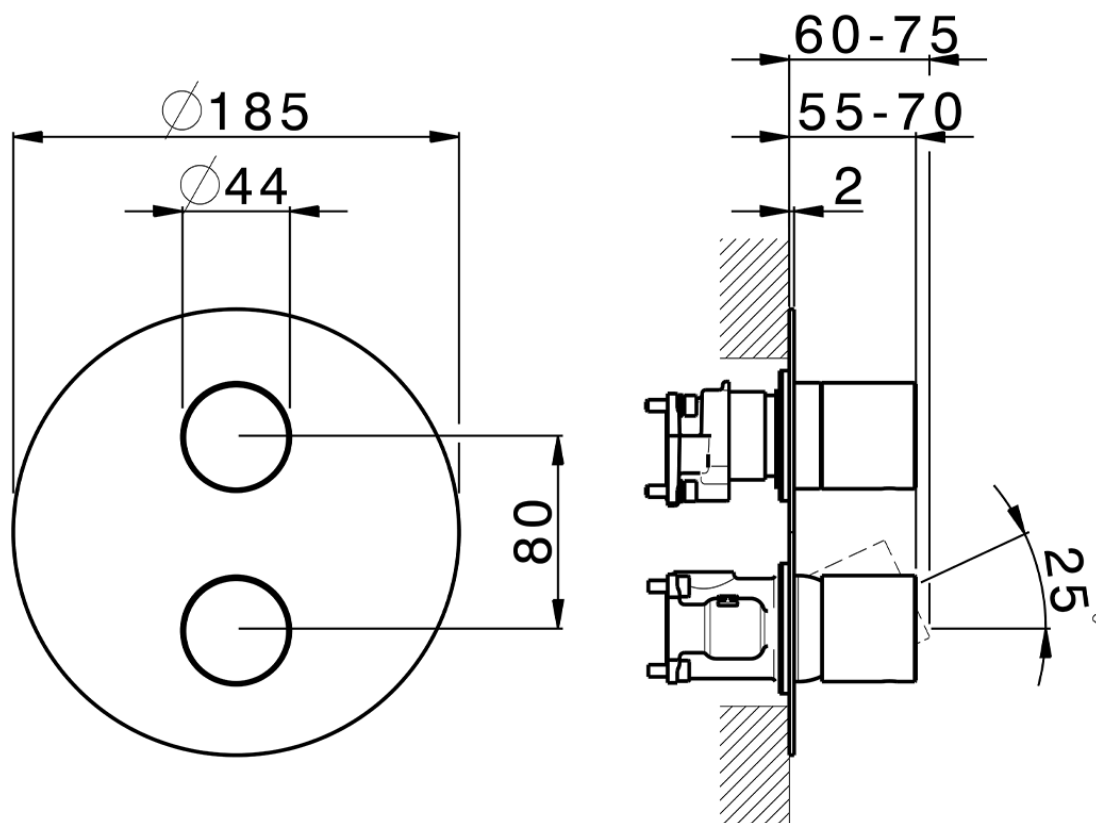

## Exposed part for Single Lever One Box Valve SMOOTH X32\_X30BM030

X30BM030

<https://en.cisal.it/exposed-part-for-single-lever-one-box-valve-smooth-x32-x30bm030>

ZA00B031

<https://en.cisal.it/one-box-universal-concealed-part-one-box-za00b031>