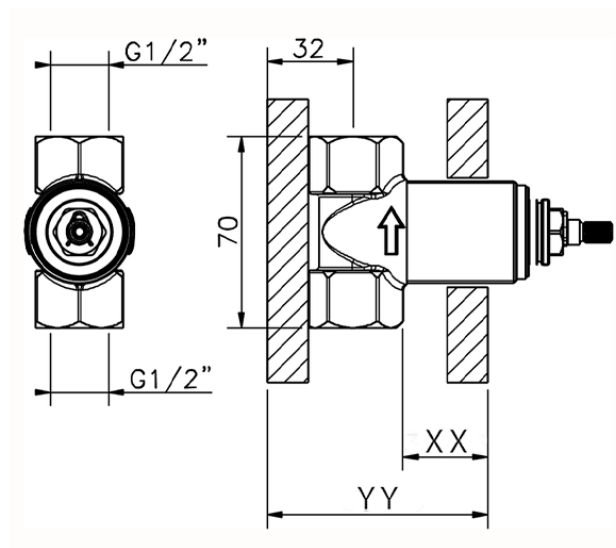

**Stopvalve exposed part ROADSTER ACCENT\_RA003310**

RA003310

<https://en.cisal.it/stopvalve-exposed-part-roadster-accent-ra003310>

Piastra/Plate/Plaque/Platte/Placa  
 2-3mm: XX 31-46 YY 80-95  
 10mm: XX 25-40 YY 76-91

Piastra/Plate/Plaque/Platte/Placa

2-3mm: XX 31-46 YY 80-95

10mm: XX 25-40 YY 76-91

ZA003330

<https://en.cisal.it/3-4-stopvalve-concealed-part-concealed-za003330>

2026-06-05