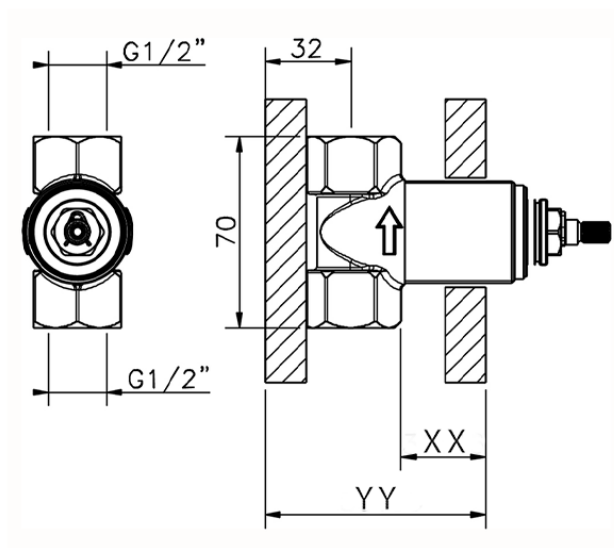

**Stopvalve exposed part ROADSTER ACCENT\_RA003310**

RA003310

<https://en.cisal.it/stopvalve-exposed-part-roadster-accent-ra003310>

Piastra/Plate/Plaque/Platte/Placa  
 2-3mm: XX 31-46 YY 80-95  
 10mm: XX 25-40 YY 76-91

ZA003340

<https://en.cisal.it/1-2-stopvalve-concealed-part-concealed-za003340>

Piastra/Plate/Plaque/Platte/Placa  
 2-3mm: XX 31-46 YY 80-95  
 10mm: XX 25-40 YY 76-91