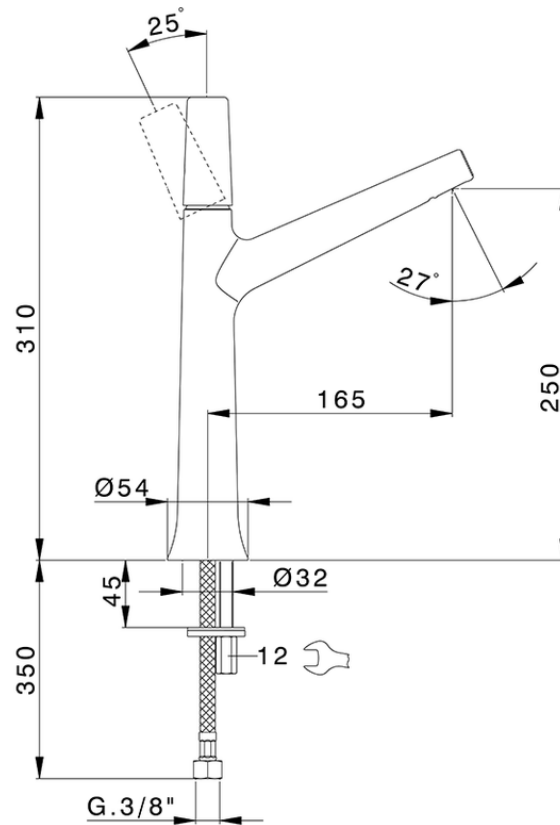

## Single lever tall washbasin mixer VITA\_VI003544

VI003544

<https://en.cisal.it/single-lever-tall-washbasin-mixer-vita-vi003544>

2026-01-12