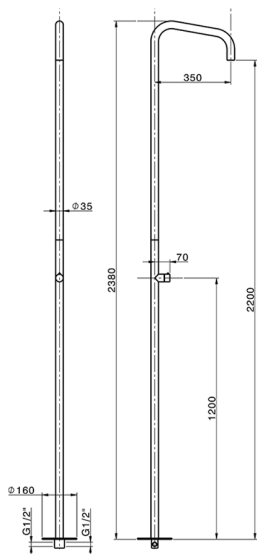

Free Standing Progressive Shower Column XION_XI005120

MODEL **XI005120**

Free Standing Progressive Shower Column, for Indoor/Outdoor use, with rain spray aerator, INOX AISI 316L

AVAILABLE FINISHINGS

D1 D1 Brushed Inox

CHARACTERISTICS

Cartridge Spare Parts **ZZ9E521000**

25 mm Progressive single-lever cartridge

2024-12-22