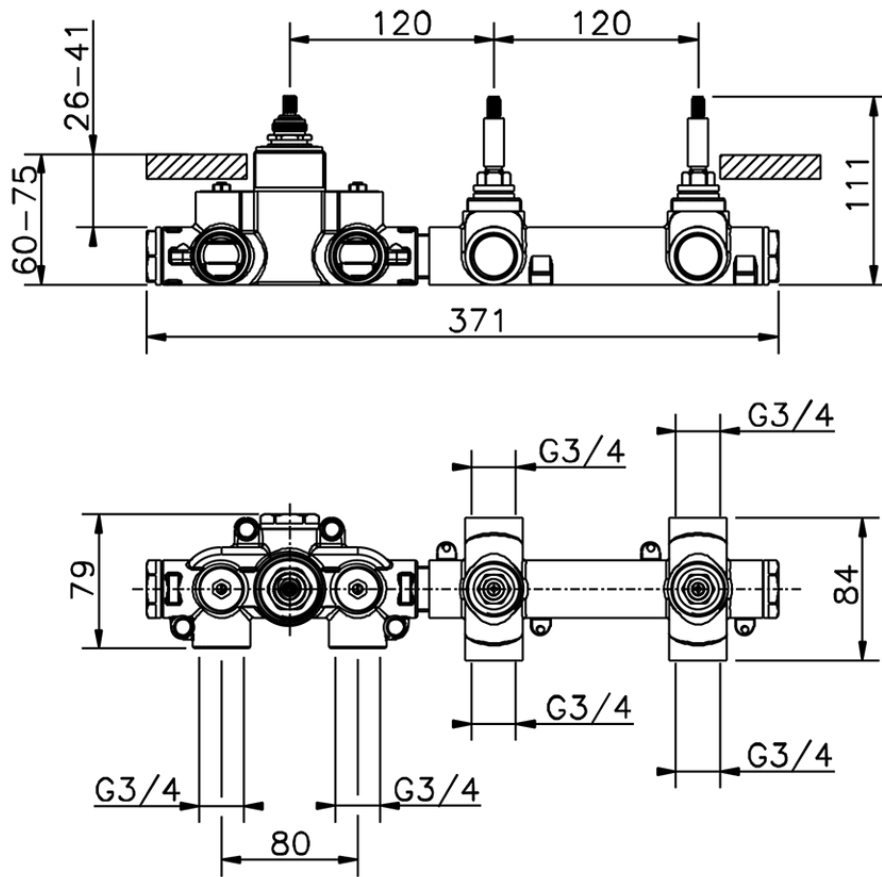

Cover Part for 2 Function Concealed Thermo. Valve HI-RISE_RI01R200

RI01R200

<https://en.cisal.it/cover-part-for-2-function-concealed-thermo-valve-hi-rise-ri01r200>

ZA01R200

<https://en.cisal.it/2-function-concealed-thermostatic-valve-concealed-za01r200>