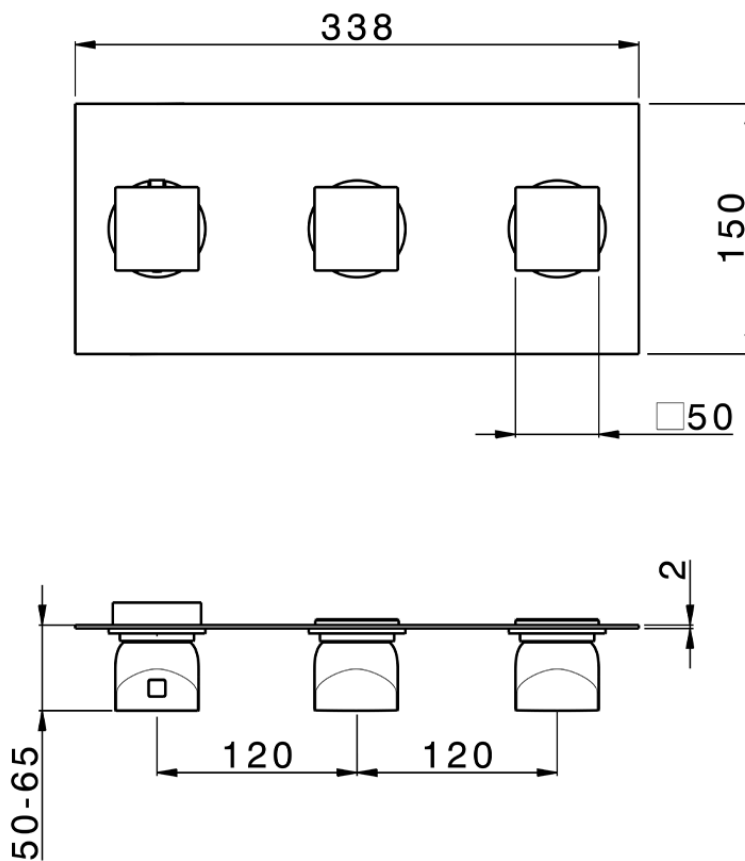

Cover Part for 2 Function Concealed Thermo. Valve HI-RISE_RI01R200

RI01R200

<https://en.cisal.it/cover-part-for-2-function-concealed-thermo-valve-hi-rise-ri01r200>

ZA01R200

<https://en.cisal.it/2-function-concealed-thermostatic-valve-concealed-za01r200>