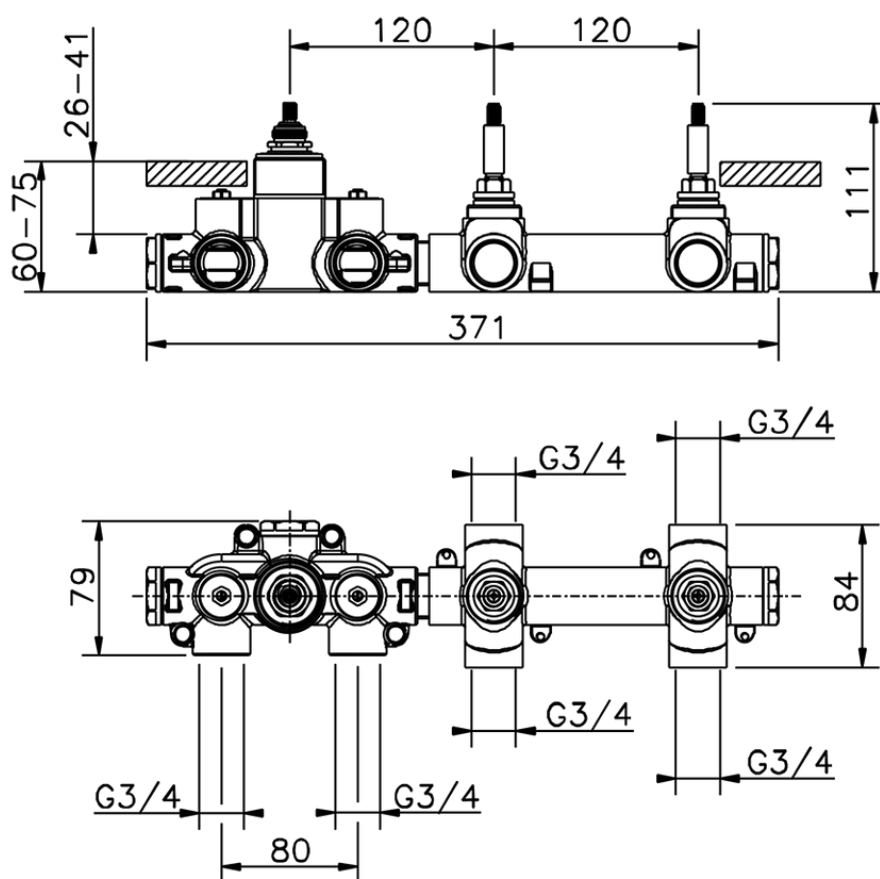

Cover Part for 2 Function Concealed Thermo. Valve HI-RISE_RI01R200

RI01R200

<https://en.cisal.it/cover-part-for-2-function-concealed-thermo-valve-hi-rise-ri01r200>

ZA01R200

<https://en.cisal.it/2-function-concealed-thermostatic-valve-concealed-za01r200>