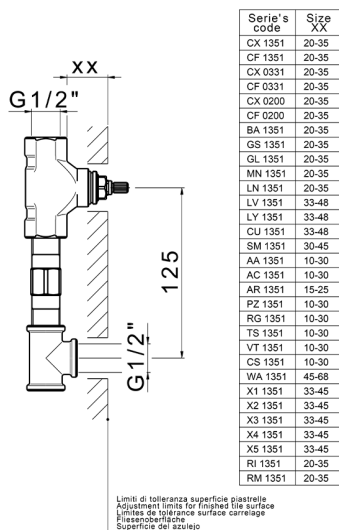

Concealed washbasin mixer CONCEALED_ZA033510

MODEL **ZA033510**

Concealed washbasin mixer, with two right headvalves

AVAILABLE FINISHINGS

04 04 Without finishing

CHARACTERISTICS

Concealed **1**

2026-04-26