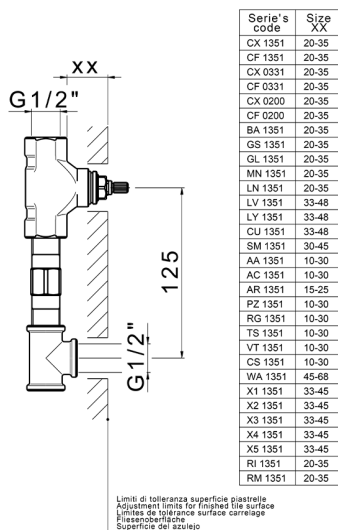

2026-04-26