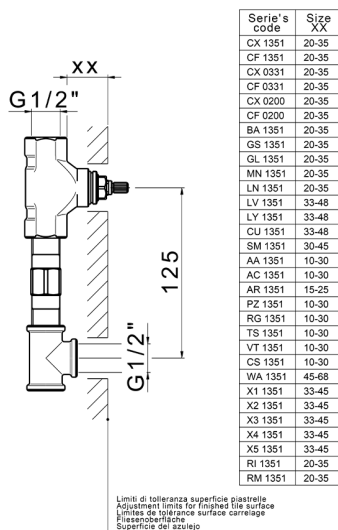

### CHARACTERISTICS

Installation **Concealed**

Required concealed parts **ZA033510**

## Concealed washbasin mixer CONCEALED\_ZA033510

MODEL **ZA033510**

Concealed washbasin mixer, with two right headvalves

AVAILABLE FINISHINGS

CHARACTERISTICS

Concealed **1**

2026-07-03