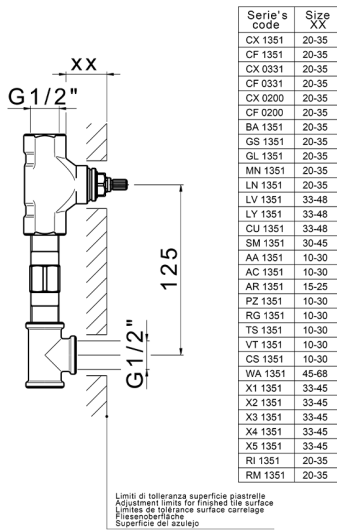

2026-06-14