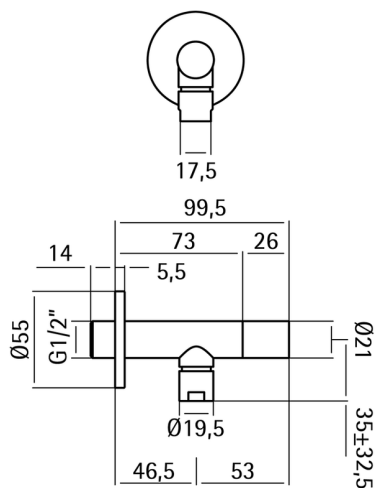

## Supply valve XION\_ZA002930

MODEL **ZA002930**

Supply valve, Inox AISI 304

AVAILABLE FINISHINGS

CHARACTERISTICS

2024-12-22