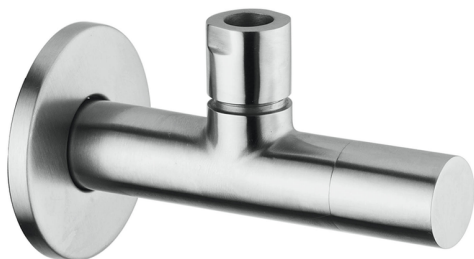

## Supply valve XION\_ZA002930

MODEL **ZA002930**

Supply valve, Inox AISI 304

AVAILABLE FINISHINGS

CHARACTERISTICS

2024-12-22