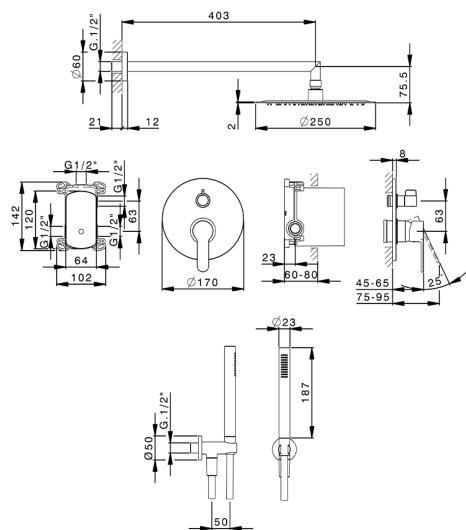

## Single Lever concealed shower set TENDER\_C20KM020

MODEL **C20KM020**

Single Lever concealed shower set, 2-Way rotating diverter, wall mounted adjustable handshower bracket, 400 mm shower arm, 250 mm round showerhead 2 mm thick INOX, ABS D.26 mm minimalistic one spray handshower, 1/2" wall elbow, 150 cm smooth SILVERFLEX Flexible Hose

AVAILABLE FINISHINGS

CHARACTERISTICS

Cartridge Spare Parts **ZZ95409000**

**35 mm Cartridge**

### EcoStop

EcoStop feature limits water flow to approximately 50% of maximum output with one point of resistance on setting. Push slightly past the middle stop only when full water output is required. This will save water up to 50%.