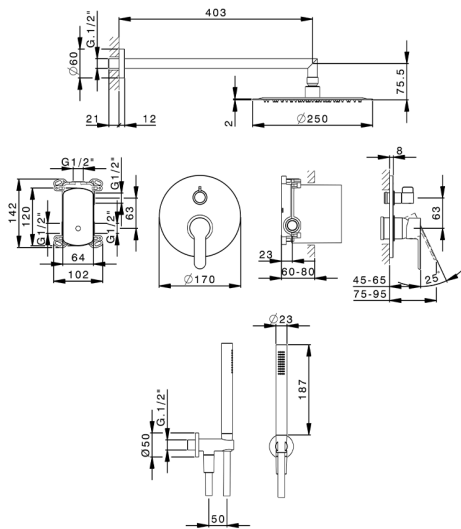

Single Lever concealed shower set TENDER_C20KM020

MODEL **C20KM020**

Single Lever concealed shower set, 2-Way rotating diverter, wall mounted adjustable handshower bracket, 400 mm shower arm, 250 mm round showerhead 2 mm thick INOX, ABS D.26 mm minimalistic one spray handshower, 1/2" wall elbow, 150 cm smooth SILVERFLEX Flexible Hose

AVAILABLE FINISHINGS

CHARACTERISTICS

Cartridge Spare Parts **ZZ95409000**

35 mm Cartridge

EcoStop

EcoStop feature limits water flow to approximately 50% of maximum output with one point of resistance on setting. Push slightly past the middle stop only when full water output is required. This will save water up to 50%.