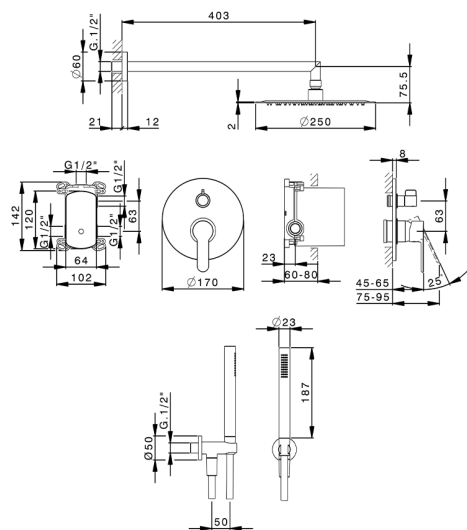

Single Lever concealed shower set TENDER_C20KM020

MODEL **C20KM020**

Single Lever concealed shower set, 2-Way rotating diverter, wall mounted adjustable handshower bracket, 400 mm shower arm, 250 mm round showerhead 2 mm thick INOX, ABS D.26 mm minimalistic one spray handshower, 1/2" wall elbow, 150 cm smooth SILVERFLEX Flexible Hose

AVAILABLE FINISHINGS

CHARACTERISTICS

Cartridge Spare Parts **ZZ95409000**

35 mm Cartridge

EcoStop

EcoStop feature limits water flow to approximately 50% of maximum output with one point of resistance on setting. Push slightly past the middle stop only when full water output is required. This will save water up to 50%.