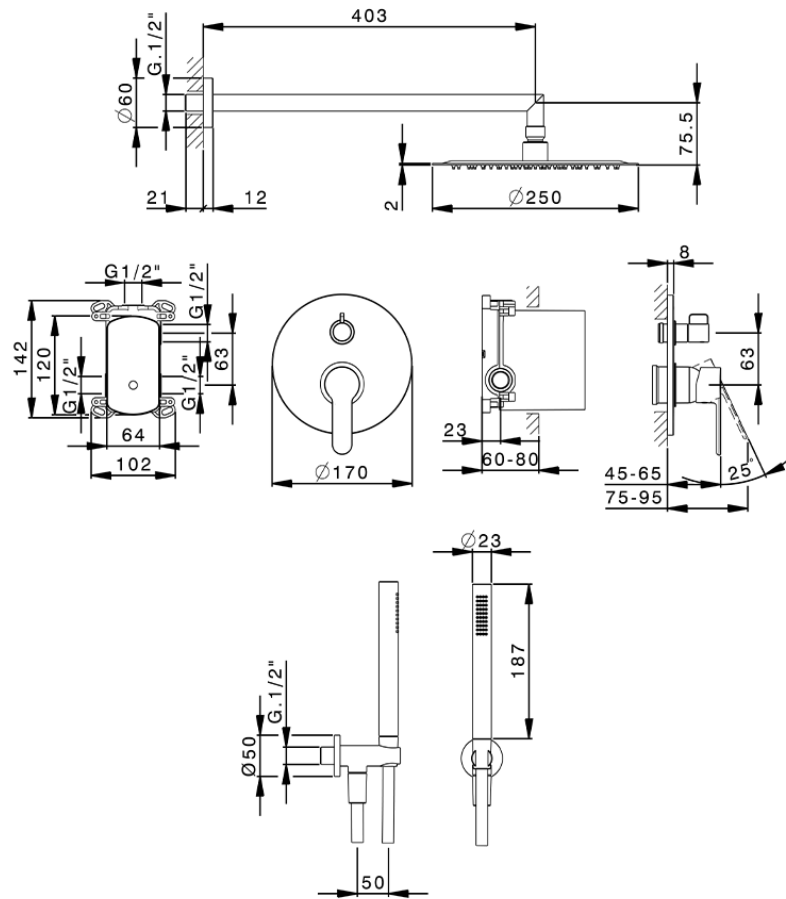

Single Lever concealed shower set TENDER_C20KM020

C20KM020

<https://en.cisal.it/single-lever-concealed-shower-set-tender-c20km020>

2026-04-08