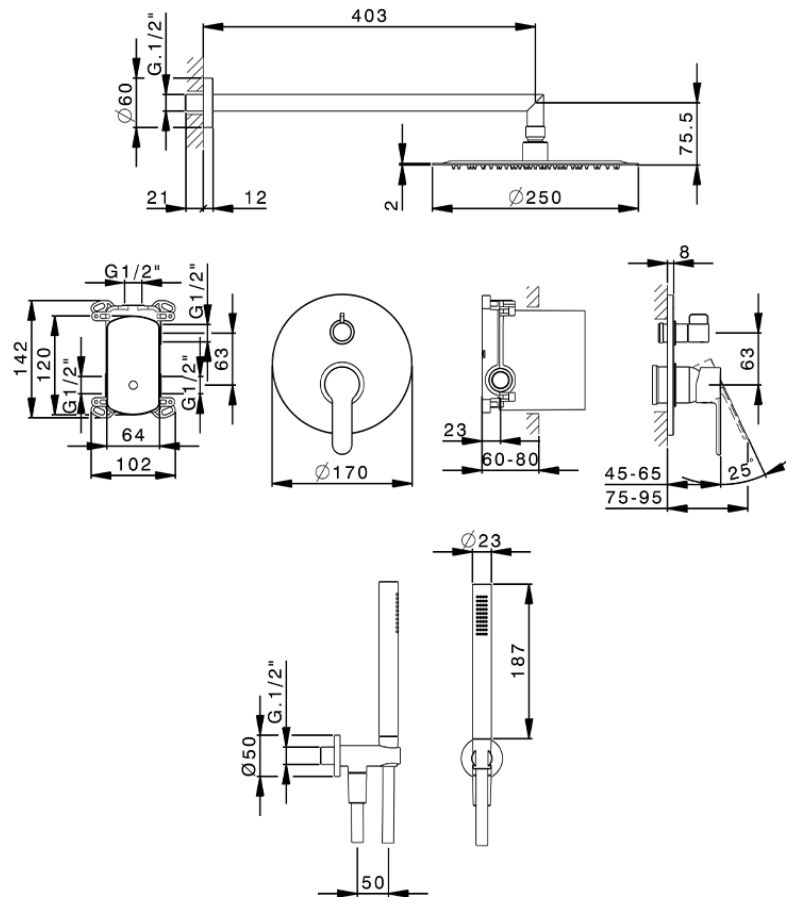

Single Lever concealed shower set TENDER_C20KM020

C20KM020

<https://en.cisal.it/single-lever-concealed-shower-set-tender-c20km020>

2026-04-29