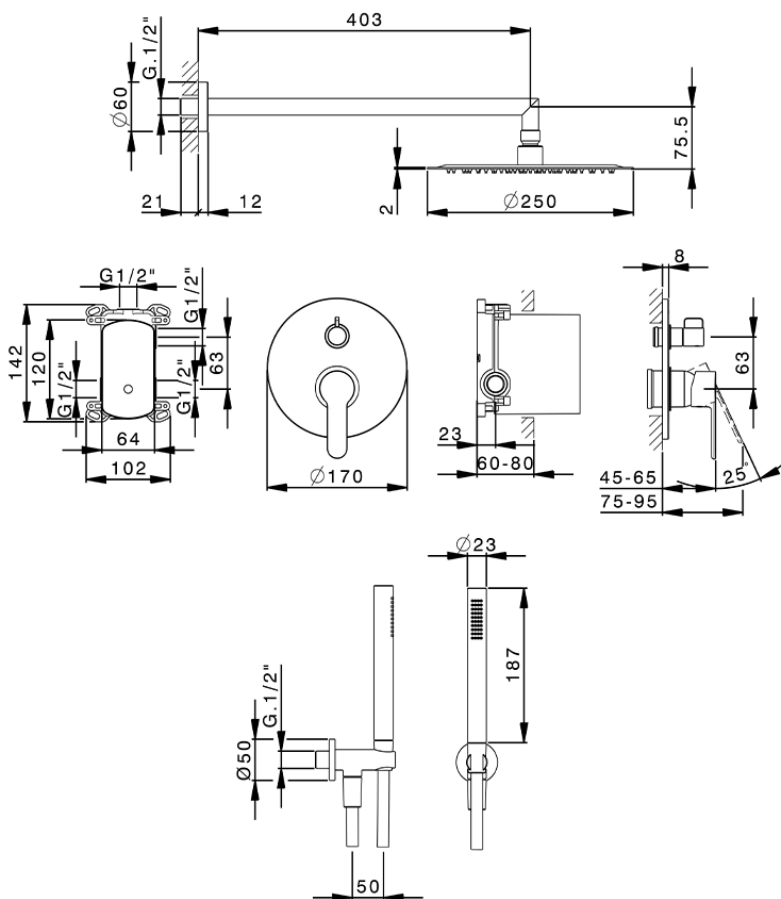

## Single Lever concealed shower set TENDER\_C20KM020

C20KM020

<https://en.cisal.it/single-lever-concealed-shower-set-tender-c20km020>

2026-06-13