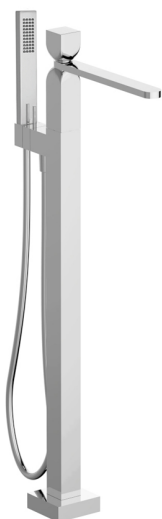

Exposed part for single-lever bath shower mixer HI-RISE_RI014204

MODEL **RI014204**

Exposed part for single-lever bath shower mixer, handshower holder on column, 35x15 mm
Brass minimalistic one spray handshower, 150 cm
smooth SUPREME Flexible Hose

AVAILABLE FINISHINGS

-  **21** 21 Chrome
-  **24** 24 Gold
-  **2F** 2F Brushed Nickel
-  **2W** 2W Brushed Gold
-  **6X** 6X Matt White/Brushed Gold
-  **6V** 6V Matt White/Brushed Nickel
-  **5G** 5G Rose Gold
-  **4Q** 4Q Matt White
-  **40** 40 Matt Black
-  **7W** 7W Matt Black/Brushed Gold

CHARACTERISTICS

Cartridge Spare Parts **ZZ96550000**

25 mm Cartridge

Installation **Concealed**

Required concealed parts **ZA004510**

Concealed part single lever free-standing CONCEALED_ZA004510

MODEL **ZA004510**

Concealed part single lever free-standing

AVAILABLE FINISHINGS

 **04** 04 Without finishing

CHARACTERISTICS

Concealed **1**

2025-01-05