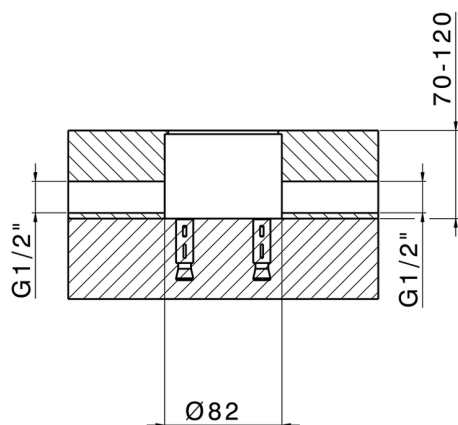

Concealed part single lever free-standing CONCEALED_ZA004510

MODEL **ZA004510**

Concealed part single lever free-standing

AVAILABLE FINISHINGS

04 04 Without finishing

CHARACTERISTICS

Concealed **1**

2025-01-05