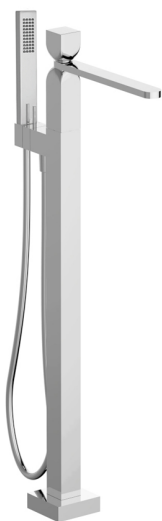

Exposed part for single-lever bath shower mixer HI-RISE_RI014204

MODEL **RI014204**

Exposed part for single-lever bath shower mixer, handshower holder on column, 35x15 mm
Brass minimalistic one spray handshower, 150 cm
smooth SUPREME Flexible Hose

AVAILABLE FINISHINGS

-  **21** 21 Chrome
-  **24** 24 Gold
-  **2F** 2F Brushed Nickel
-  **2W** 2W Brushed Gold
-  **6X** 6X Matt White/Brushed Gold
-  **6V** 6V Matt White/Brushed Nickel
-  **5G** 5G Rose Gold
-  **4Q** 4Q Matt White
-  **40** 40 Matt Black
-  **7W** 7W Matt Black/Brushed Gold

CHARACTERISTICS

Cartridge Spare Parts **ZZ96550000**

25 mm Cartridge

Installation **Concealed**

Required concealed parts **ZA004510**

Concealed part single lever free-standing CONCEALED_ZA004510

MODEL **ZA004510**

Concealed part single lever free-standing

AVAILABLE FINISHINGS

 **04** 04 Without finishing

CHARACTERISTICS

Concealed **1**

2025-01-05