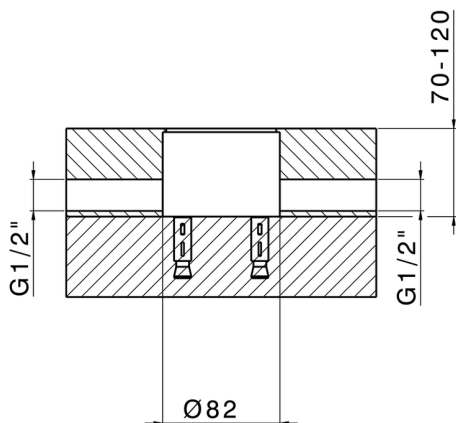

Concealed part single lever free-standing CONCEALED_ZA004510

MODEL **ZA004510**

Concealed part single lever free-standing

AVAILABLE FINISHINGS

04 04 Without finishing

CHARACTERISTICS

Concealed **1**

2025-01-05