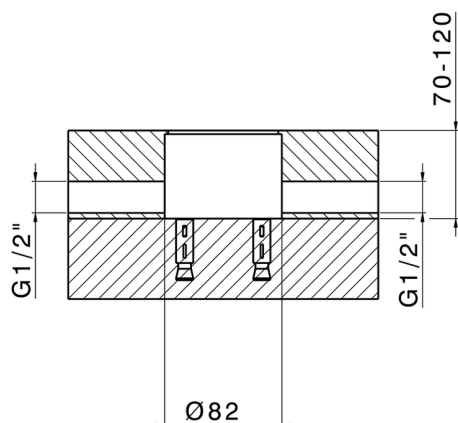

Concealed part single lever free-standing CONCEALED_ZA004510

MODEL **ZA004510**

Concealed part single lever free-standing

AVAILABLE FINISHINGS

04 04 Without finishing

CHARACTERISTICS

Concealed **1**

2025-01-05