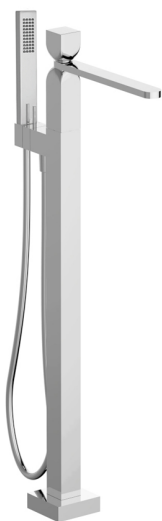

Exposed part for single-lever bath shower mixer HI-RISE_RI014204

MODEL **RI014204**

Exposed part for single-lever bath shower mixer, handshower holder on column, 35x15 mm
Brass minimalistic one spray handshower, 150 cm smooth SUPREME Flexible Hose

AVAILABLE FINISHINGS

- 
21 21 Chrome
- 
24 24 Gold
- 
2F 2F Brushed Nickel
- 
2W 2W Brushed Gold
- 
6X 6X Matt White/Brushed Gold
- 
6V 6V Matt White/Brushed Nickel
- 
5G 5G Rose Gold
- 
4Q 4Q Matt White
- 
40 40 Matt Black
- 
7W 7W Matt Black/Brushed Gold

CHARACTERISTICS

Cartridge Spare Parts **ZZ96550000**

25 mm Cartridge

Installation **Concealed**

Required concealed parts **ZA004510**

Concealed part single lever free-standing CONCEALED_ZA004510

MODEL **ZA004510**

Concealed part single lever free-standing

AVAILABLE FINISHINGS

 **04** 04 Without finishing

CHARACTERISTICS

Concealed **1**

2025-01-05