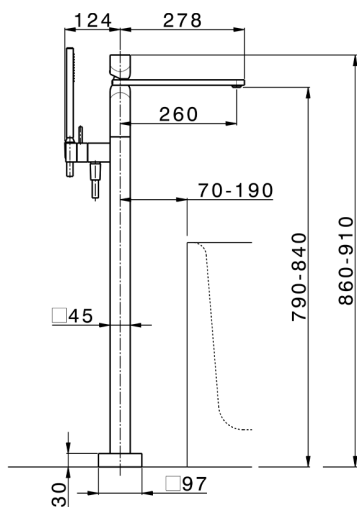

Exposed part for single-lever bath shower mixer HI-RISE_RI014204

MODEL **RI014204**

Exposed part for single-lever bath shower mixer, handshower holder on column, 35x15 mm
Brass minimalistic one spray handshower, 150 cm smooth SUPREME Flexible Hose

CHARACTERISTICS

Cartridge Spare Parts **ZZ96550000**

25 mm Cartridge

Installation **Concealed**

Required concealed parts **ZA004510**

Concealed part single lever free-standing CONCEALED_ZA004510

MODEL **ZA004510**