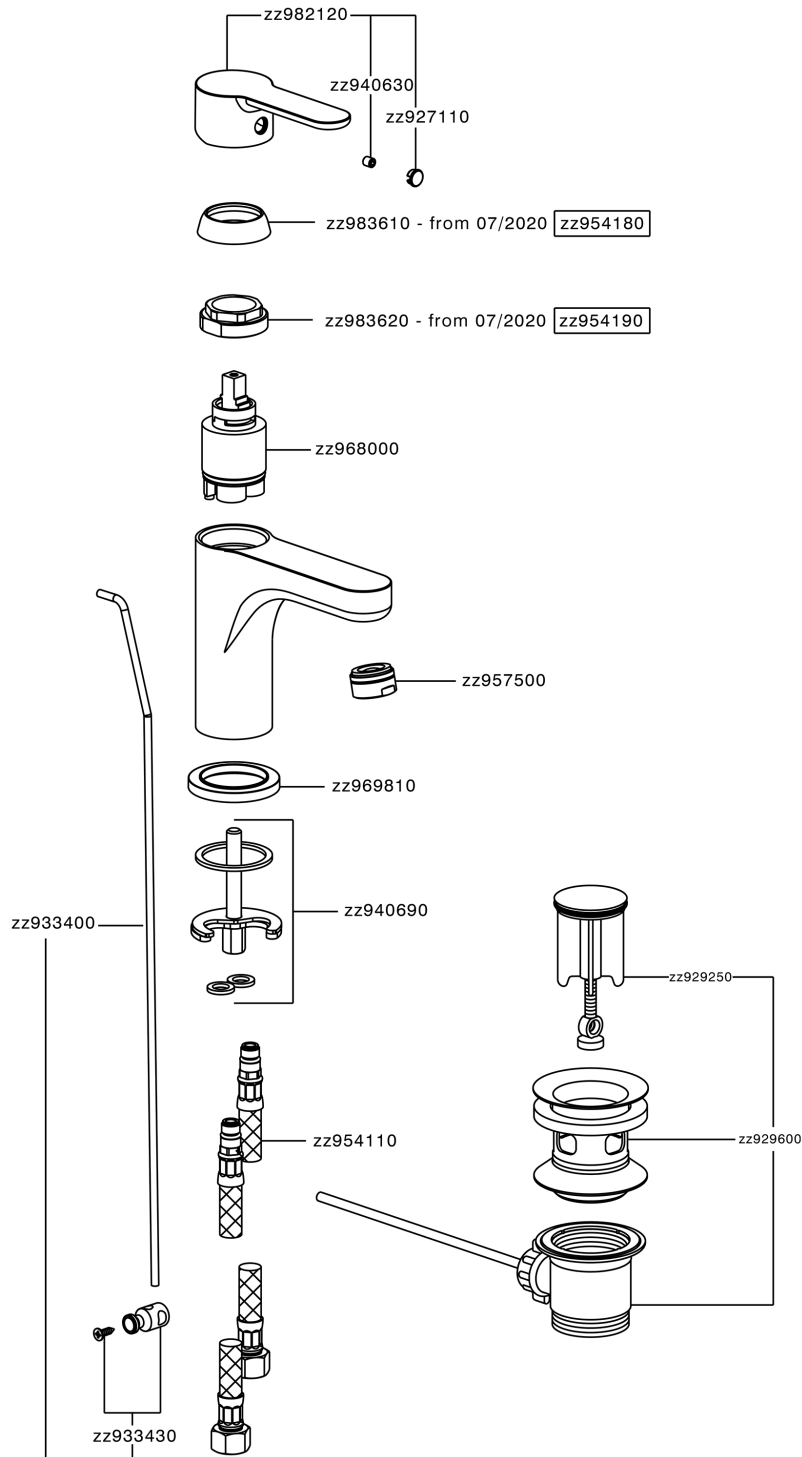

Single lever washbasin mixer large EnergySave TENDER_C2000495

C2000495

<https://en.cisal.it/single-lever-washbasin-mixer-large-energysave-tender-c2000495>

2026-04-08