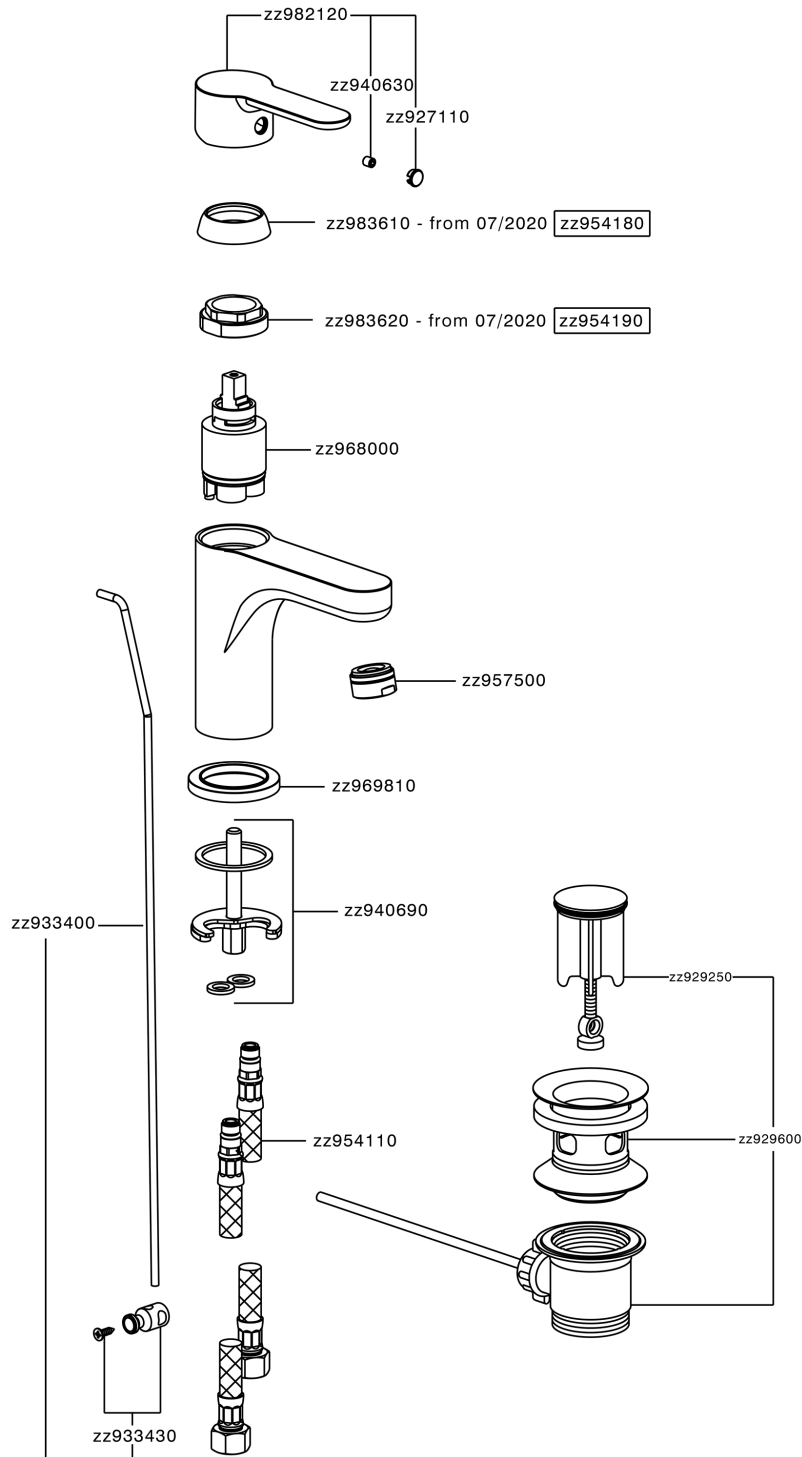

Single lever washbasin mixer large EnergySave TENDER_C2000495

C2000495

<https://en.cisal.it/single-lever-washbasin-mixer-large-energysave-tender-c2000495>

2026-04-30