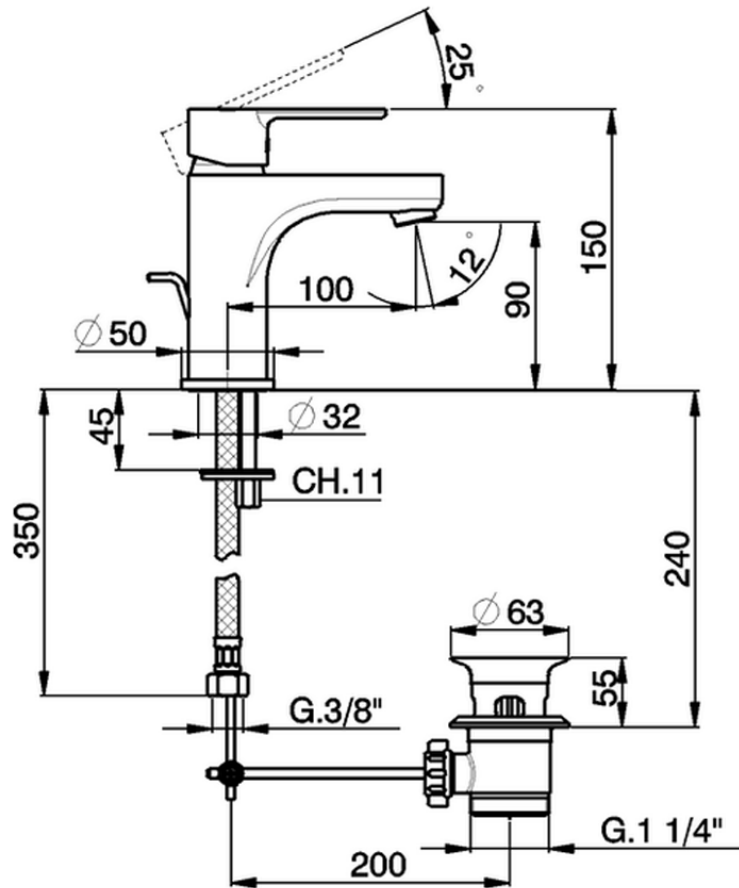

## Single lever washbasin mixer large EnergySave TENDER\_C2000495

C2000495

<https://en.cisal.it/single-lever-washbasin-mixer-large-energysave-tender-c2000495>

2026-04-08