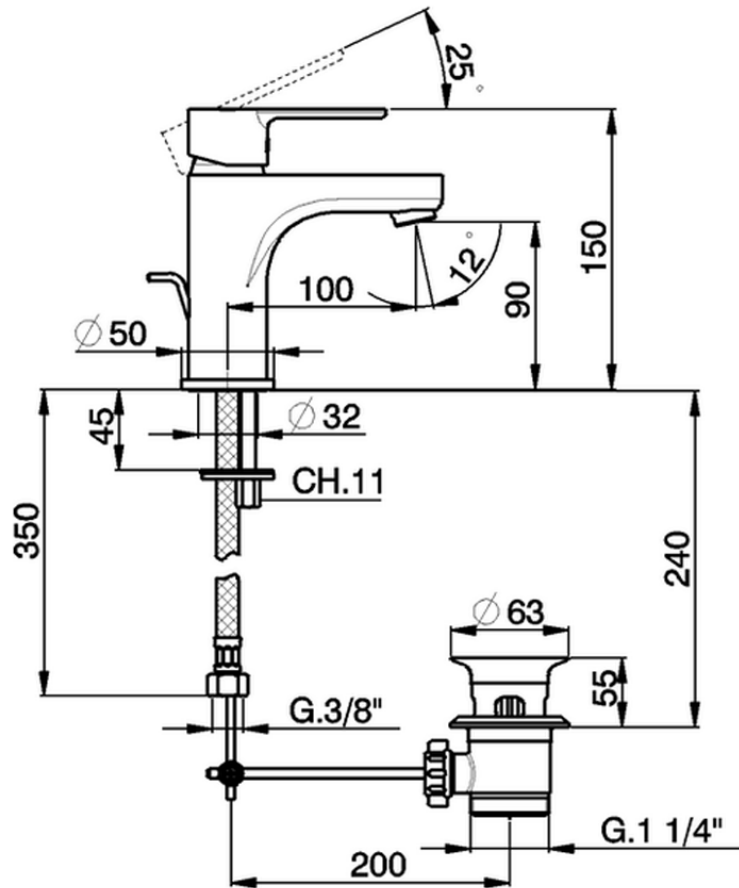

Single lever washbasin mixer large EnergySave TENDER_C2000495

C2000495

<https://en.cisal.it/single-lever-washbasin-mixer-large-energysave-tender-c2000495>

2026-04-29