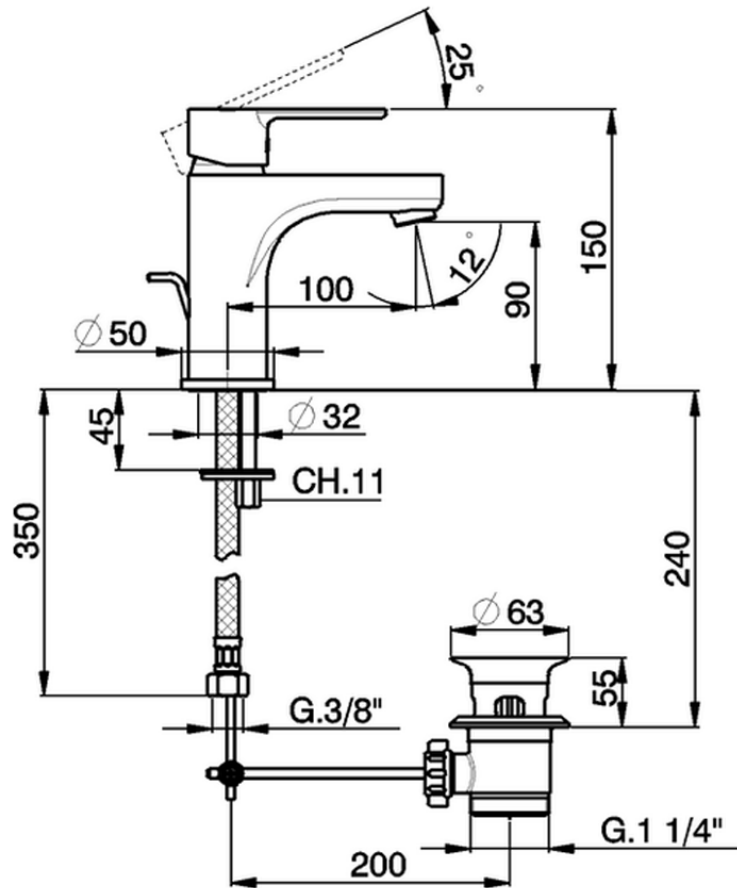

Single lever washbasin mixer large EnergySave TENDER_C2000495

C2000495

<https://en.cisal.it/single-lever-washbasin-mixer-large-energysave-tender-c2000495>

2026-05-20