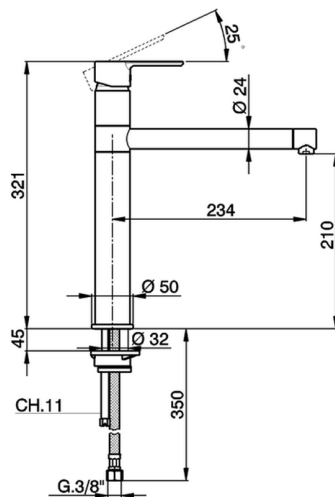

Single lever sink mixer KITCHEN_C2001580

MODEL **C2001580**

Single lever sink mixer, swivel spout, G.3/8" stainless steel flexible hoses

AVAILABLE FINISHINGS

CHARACTERISTICS

Cartridge Spare Parts **ZZ95409000**

35 mm Cartridge

EcoStop

EcoStop feature limits water flow to approximately 50% of maximum output with one point of resistance on setting. Push slightly past the middle stop only when full water output is required. This will save water up to 50%.