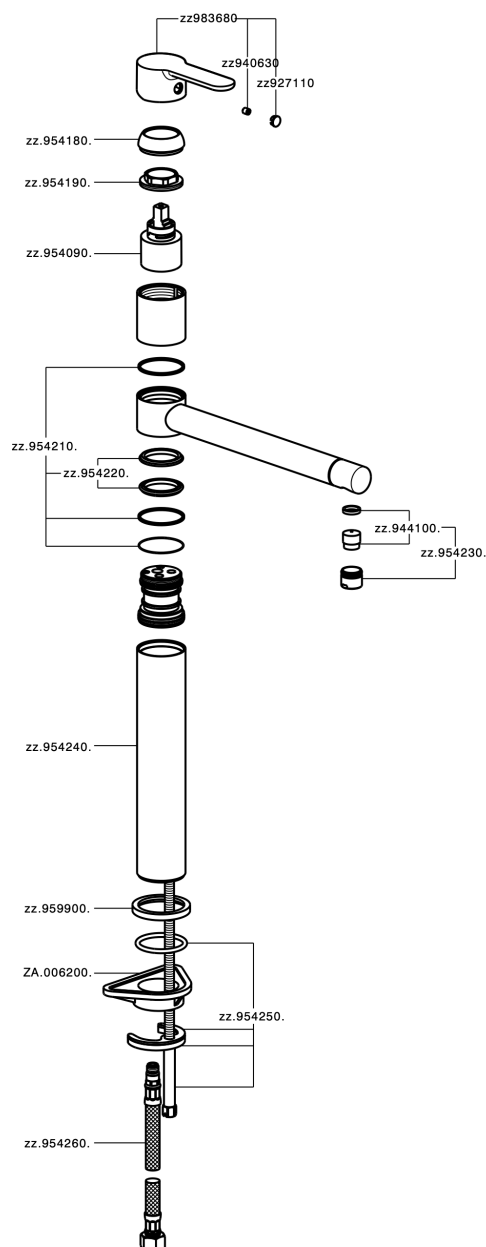

Single lever sink mixer KITCHEN_C2001580

MODEL **C2001580**

Single lever sink mixer, swivel spout, G.3/8" stainless steel flexible hoses

AVAILABLE FINISHINGS

CHARACTERISTICS

Cartridge Spare Parts **ZZ95409000**

35 mm Cartridge

EcoStop

EcoStop feature limits water flow to approximately 50% of maximum output with one point of resistance on setting. Push slightly past the middle stop only when full water output is required. This will save water up to 50%.

Single lever sink mixer KITCHEN_C2001580

C2001580

<https://en.cisal.it/single-lever-sink-mixer-kitchen-c2001580>

2026-06-14