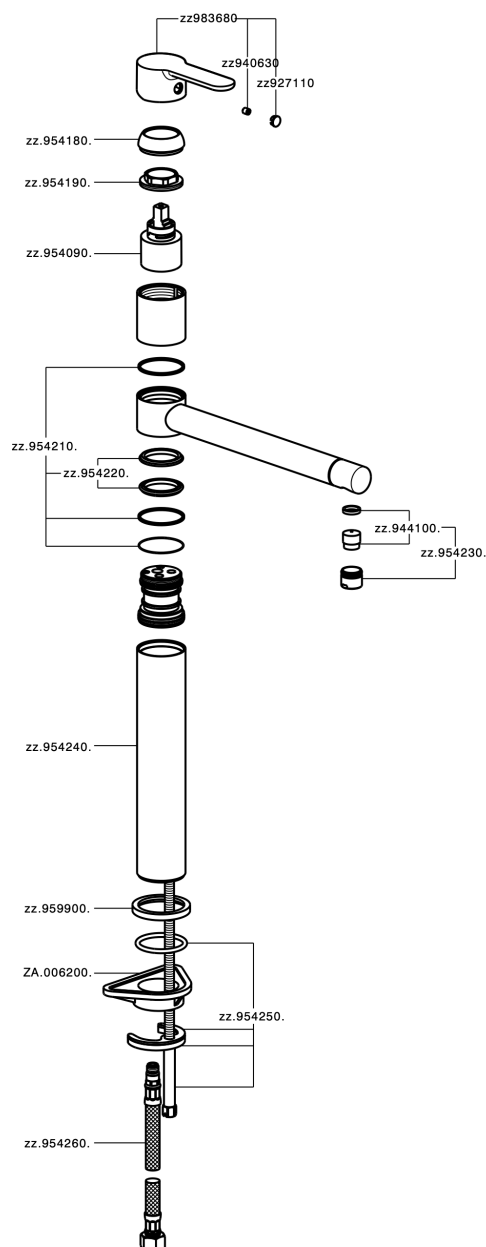

Single lever sink mixer KITCHEN_C2001580

MODEL **C2001580**

Single lever sink mixer, swivel spout, G.3/8" stainless steel flexible hoses

AVAILABLE FINISHINGS

CHARACTERISTICS

Cartridge Spare Parts **ZZ95409000**

35 mm Cartridge

EcoStop

EcoStop feature limits water flow to approximately 50% of maximum output with one point of resistance on setting. Push slightly past the middle stop only when full water output is required. This will save water up to 50%.

Single lever sink mixer KITCHEN_C2001580

C2001580

<https://en.cisal.it/single-lever-sink-mixer-kitchen-c2001580>

2026-05-17