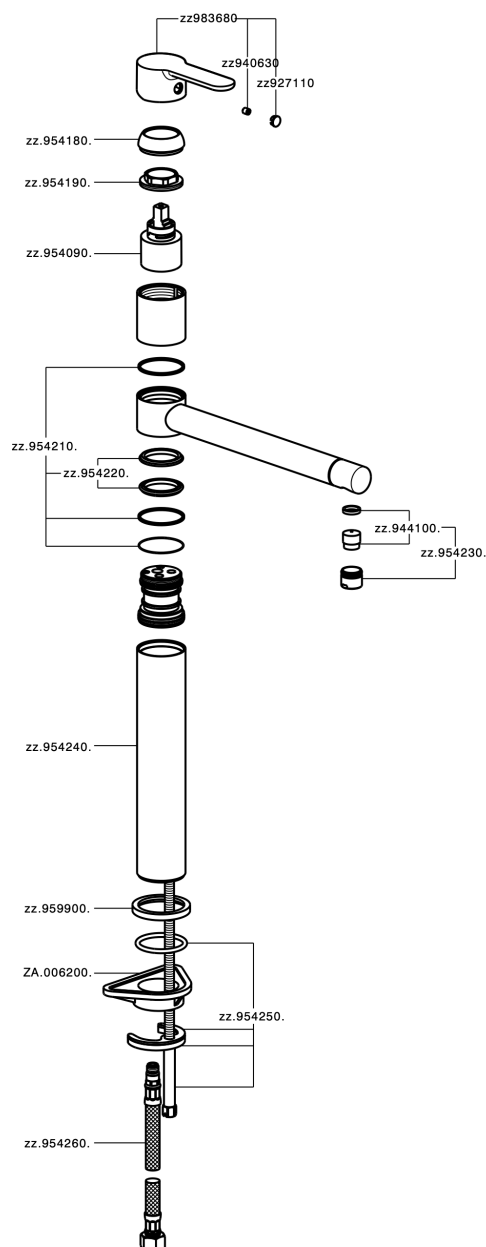

Single lever sink mixer KITCHEN_C2001580

MODEL **C2001580**

Single lever sink mixer, swivel spout, G.3/8" stainless steel flexible hoses

AVAILABLE FINISHINGS

CHARACTERISTICS

Cartridge Spare Parts **ZZ95409000**

35 mm Cartridge

EcoStop

EcoStop feature limits water flow to approximately 50% of maximum output with one point of resistance on setting. Push slightly past the middle stop only when full water output is required. This will save water up to 50%.

Single lever sink mixer KITCHEN_C2001580

C2001580

<https://en.cisal.it/single-lever-sink-mixer-kitchen-c2001580>

2026-04-06