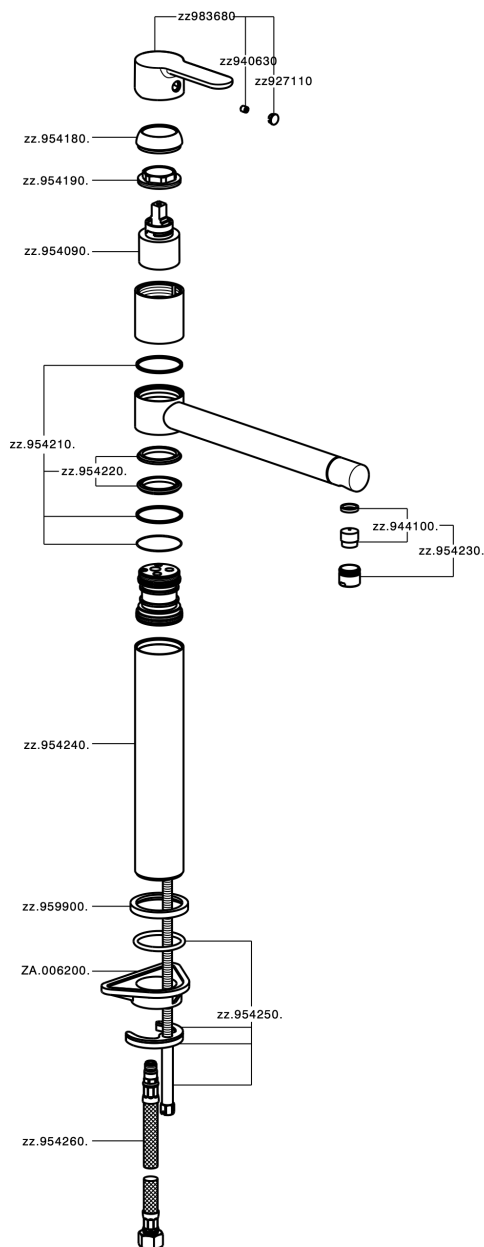

Single lever sink mixer KITCHEN_C2001580

MODEL **C2001580**

Single lever sink mixer, swivel spout, G.3/8" stainless steel flexible hoses

AVAILABLE FINISHINGS

CHARACTERISTICS

Cartridge Spare Parts **ZZ95409000**

35 mm Cartridge

EcoStop

EcoStop feature limits water flow to approximately 50% of maximum output with one point of resistance on setting. Push slightly past the middle stop only when full water output is required. This will save water up to 50%.

Single lever sink mixer KITCHEN_C2001580

C2001580

<https://en.cisal.it/single-lever-sink-mixer-kitchen-c2001580>

2026-04-26