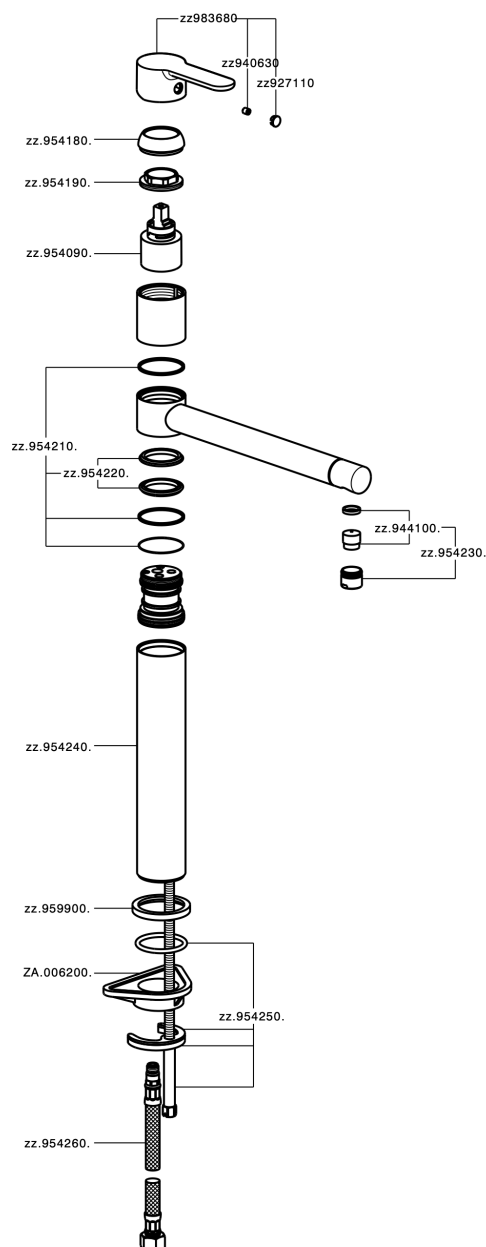

## Single lever sink mixer KITCHEN\_C2001580

C2001580

<https://en.cisal.it/single-lever-sink-mixer-kitchen-c2001580>

2026-04-06