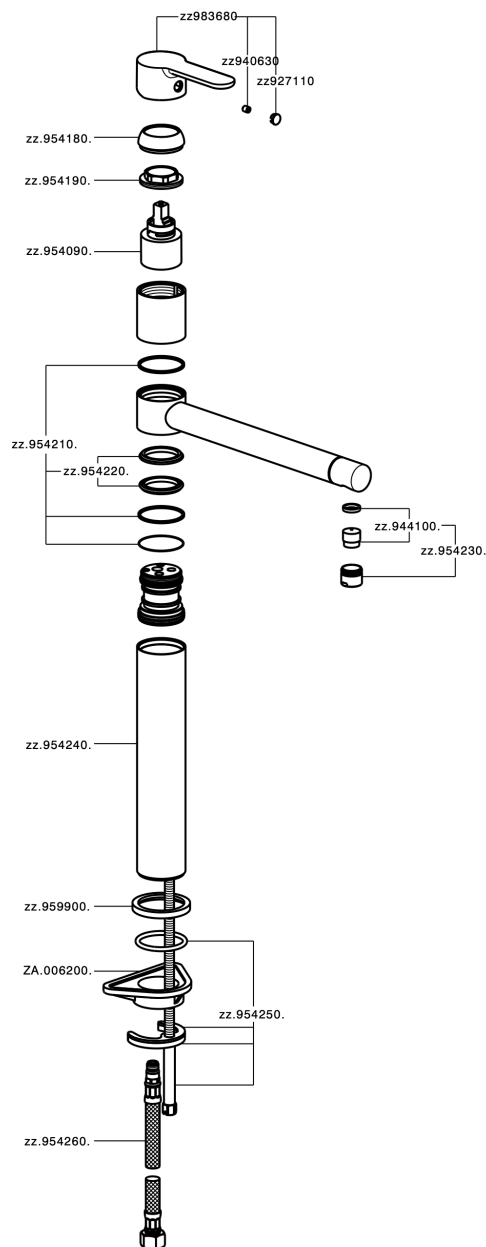

Single lever sink mixer KITCHEN_C2001580

C2001580

<https://en.cisal.it/single-lever-sink-mixer-kitchen-c2001580>

2026-07-03