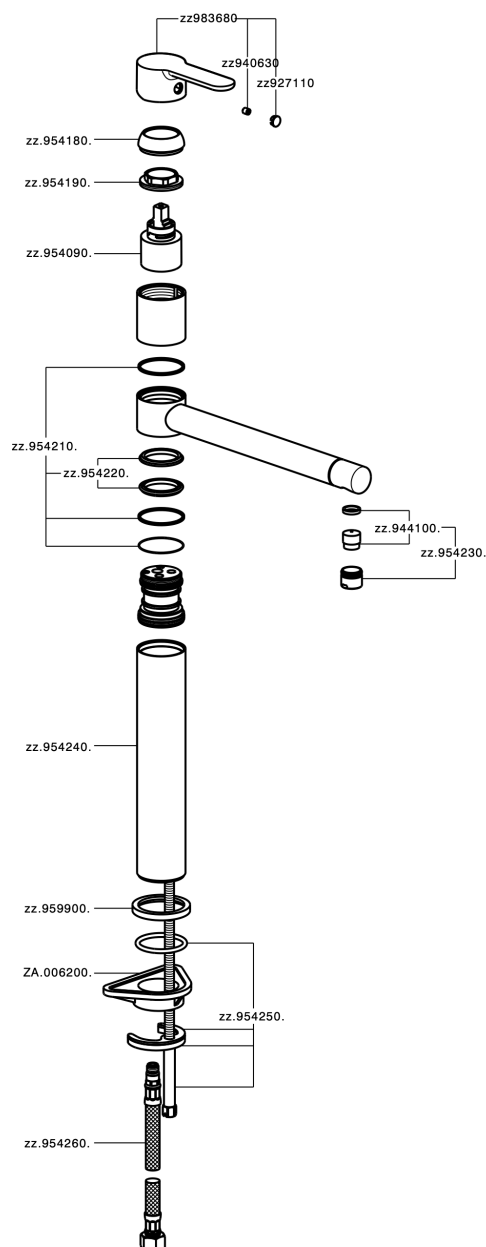

Single lever sink mixer KITCHEN_C2001580

C2001580

<https://en.cisal.it/single-lever-sink-mixer-kitchen-c2001580>

2026-05-17