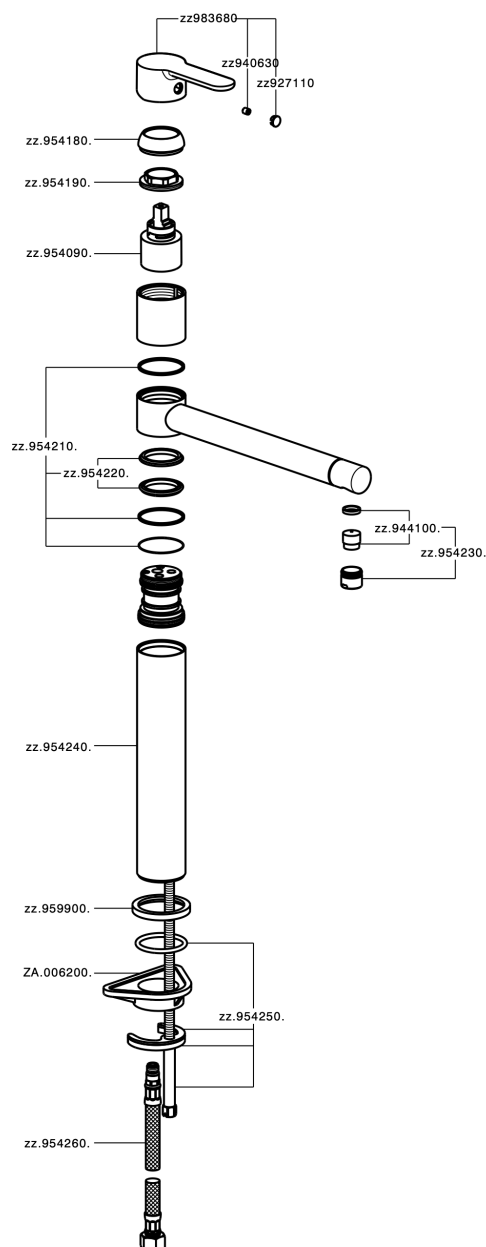

## Single lever sink mixer KITCHEN\_C2001580

C2001580

<https://en.cisal.it/single-lever-sink-mixer-kitchen-c2001580>

2026-06-13