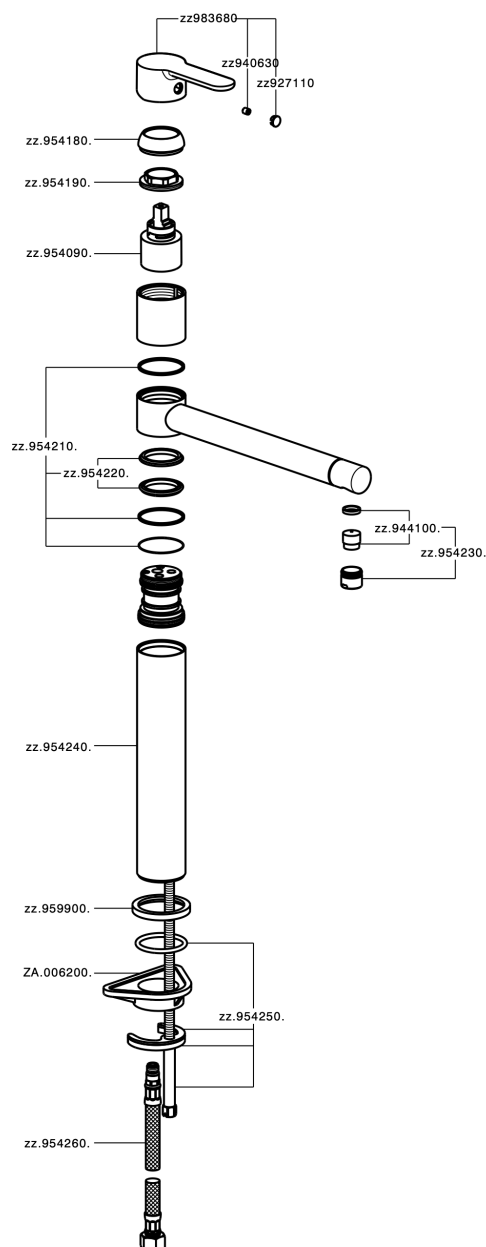

Single lever sink mixer KITCHEN_C2001580

C2001580

<https://en.cisal.it/single-lever-sink-mixer-kitchen-c2001580>

2026-04-26