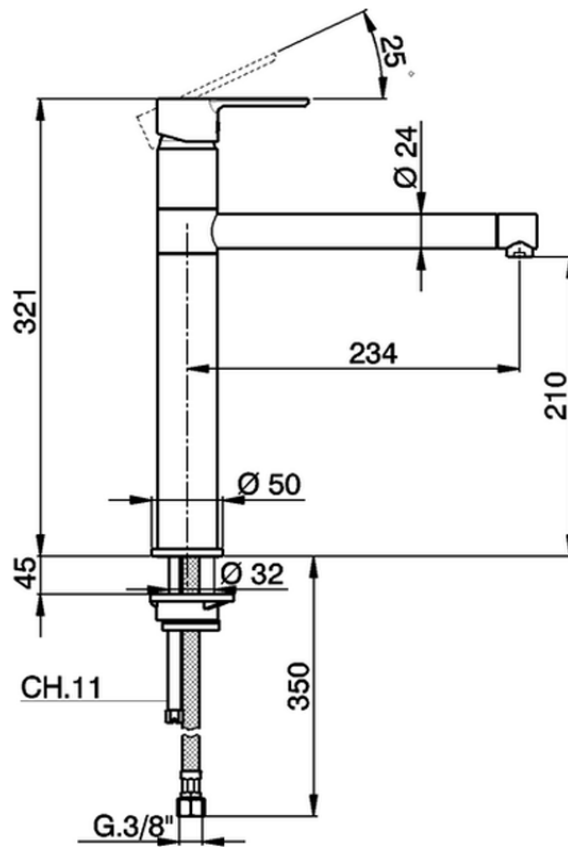

Single lever sink mixer KITCHEN_C2001580

C2001580

<https://en.cisal.it/single-lever-sink-mixer-kitchen-c2001580>

2026-05-17