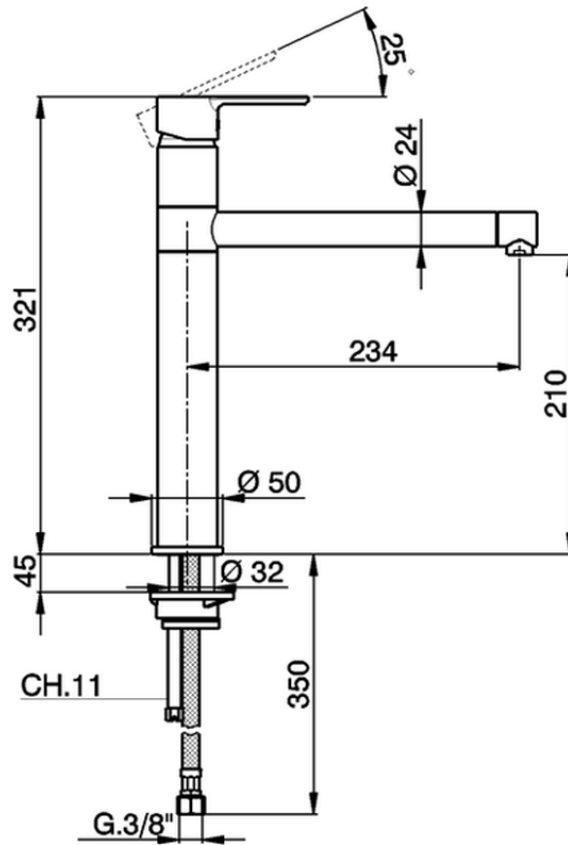

## Single lever sink mixer KITCHEN\_C2001580

C2001580

<https://en.cisal.it/single-lever-sink-mixer-kitchen-c2001580>

2026-04-06