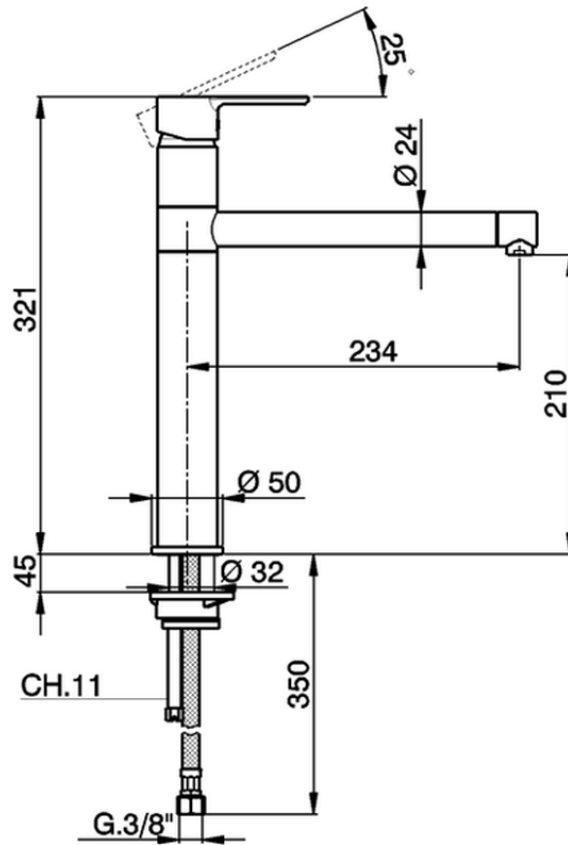

Single lever sink mixer KITCHEN_C2001580

C2001580

<https://en.cisal.it/single-lever-sink-mixer-kitchen-c2001580>

2026-06-13