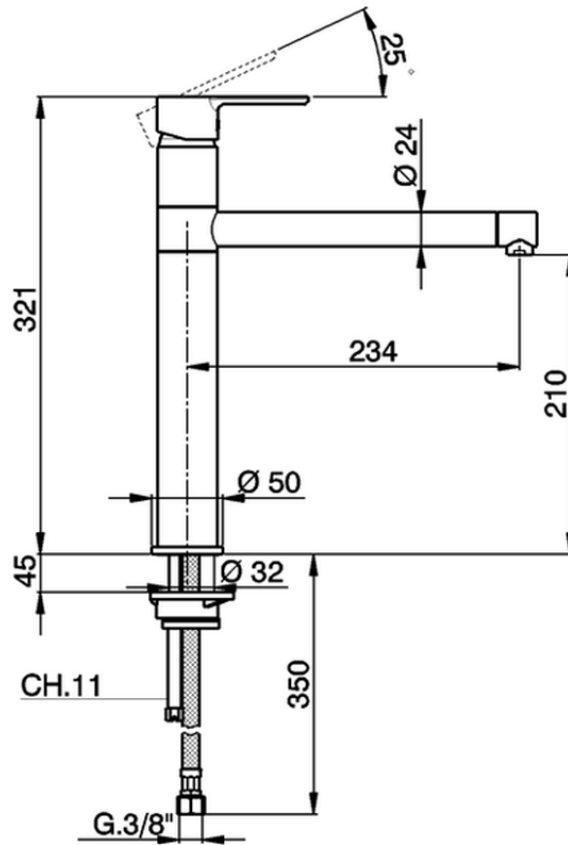

Single lever sink mixer KITCHEN_C2001580

C2001580

<https://en.cisal.it/single-lever-sink-mixer-kitchen-c2001580>

2026-04-26