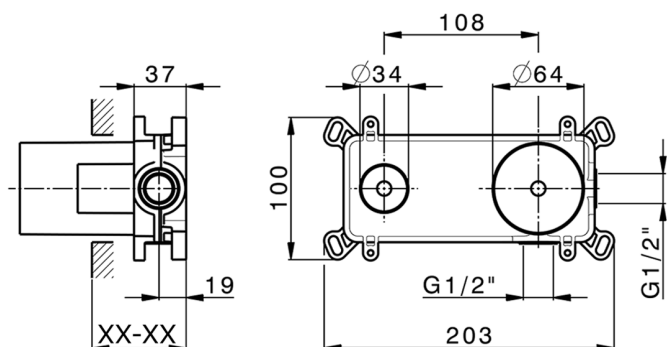

Concealed single lever washbasin mixer Easy-Box CONCEALED_ZA002450C

MODEL **ZA002450C**

Concealed single lever washbasin mixer
Easy-Box, with protection guard box, without trim kit

AVAILABLE FINISHINGS

04 04 Without finishing

CHARACTERISTICS

Concealed **1**
Cartridge Spare Parts **ZZ95409000**
35 mm Cartridge

Piastra/Plate/Plaque/Platte/Placa

2-3mm: XX 56-76

10mm: XX 48-68

EcoStop

EcoStop feature limits water flow to approximately 50% of maximum output with one point of resistance on setting. Push slightly past the middle stop only when full water output is required. This will save water up to 50%.