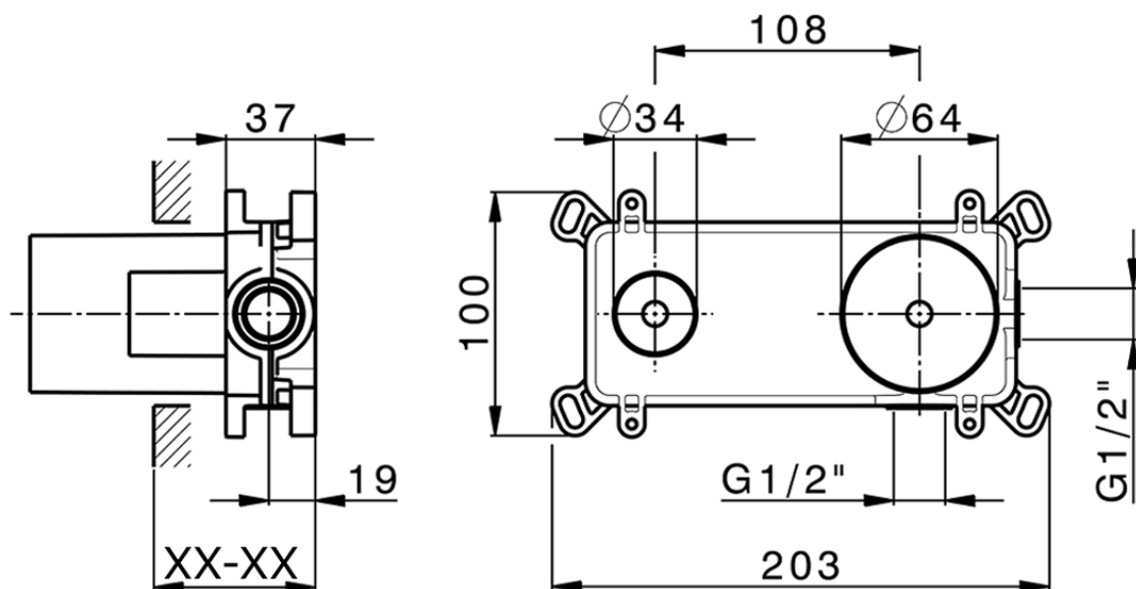

## Concealed single lever washbasin mixer Easy-Box CONCEALED\_ZA002450C

Piastra/Plate/Plaque/Platte/Placa

2-3mm: XX 56-76

10mm: XX 48-68

ZA002450C

<https://en.cisal.it/concealed-single-lever-washbasin-mixer-easy-box-concealed-za002450c>