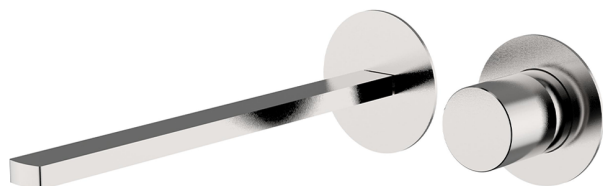

Exposed part for single lever washbasin valve SMOOTH X32_X4005511

MODEL **X4005511**

Exposed part for single lever washbasin valve, without concealed part, spout L.250 mm, for item Easy-Box ZA002450-ZA025510, with smooth handle - Inox AISI 316L

AVAILABLE FINISHINGS

-  **5H** 5H Dark Brass Brushed
-  **5L** 5L Brushed Black Titanium
-  **5N** 5N Brushed Rose Gold
-  **D1** D1 Brushed Inox

CHARACTERISTICS

Installation **Concealed**
 Required concealed parts **ZA002450**

Exposed part for single lever washbasin valve SMOOTH X32_X4005511

X4005511

<https://en.cisal.it/exposed-part-for-single-lever-washbasin-valve-smooth-x32x4005511>

2024-09-19