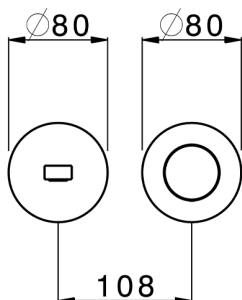

Exposed part for single lever washbasin valve SMOOTH X32_X4005511

MODEL **X4005511**

Exposed part for single lever washbasin valve, without concealed part, spout L.250 mm, for item Easy-Box ZA002450-ZA025510, with smooth handle - Inox AISI 316L

AVAILABLE FINISHINGS

-  **5H** 5H Dark Brass Brushed
-  **5L** 5L Brushed Black Titanium
-  **5N** 5N Brushed Rose Gold
-  **D1** D1 Brushed Inox

CHARACTERISTICS

Installation **Concealed**
 Required concealed parts **ZA002450**

Exposed part for single lever washbasin valve SMOOTH X32_X4005511

X4005511

<https://en.cisal.it/exposed-part-for-single-lever-washbasin-valve-smooth-x32x4005511>

2024-09-19