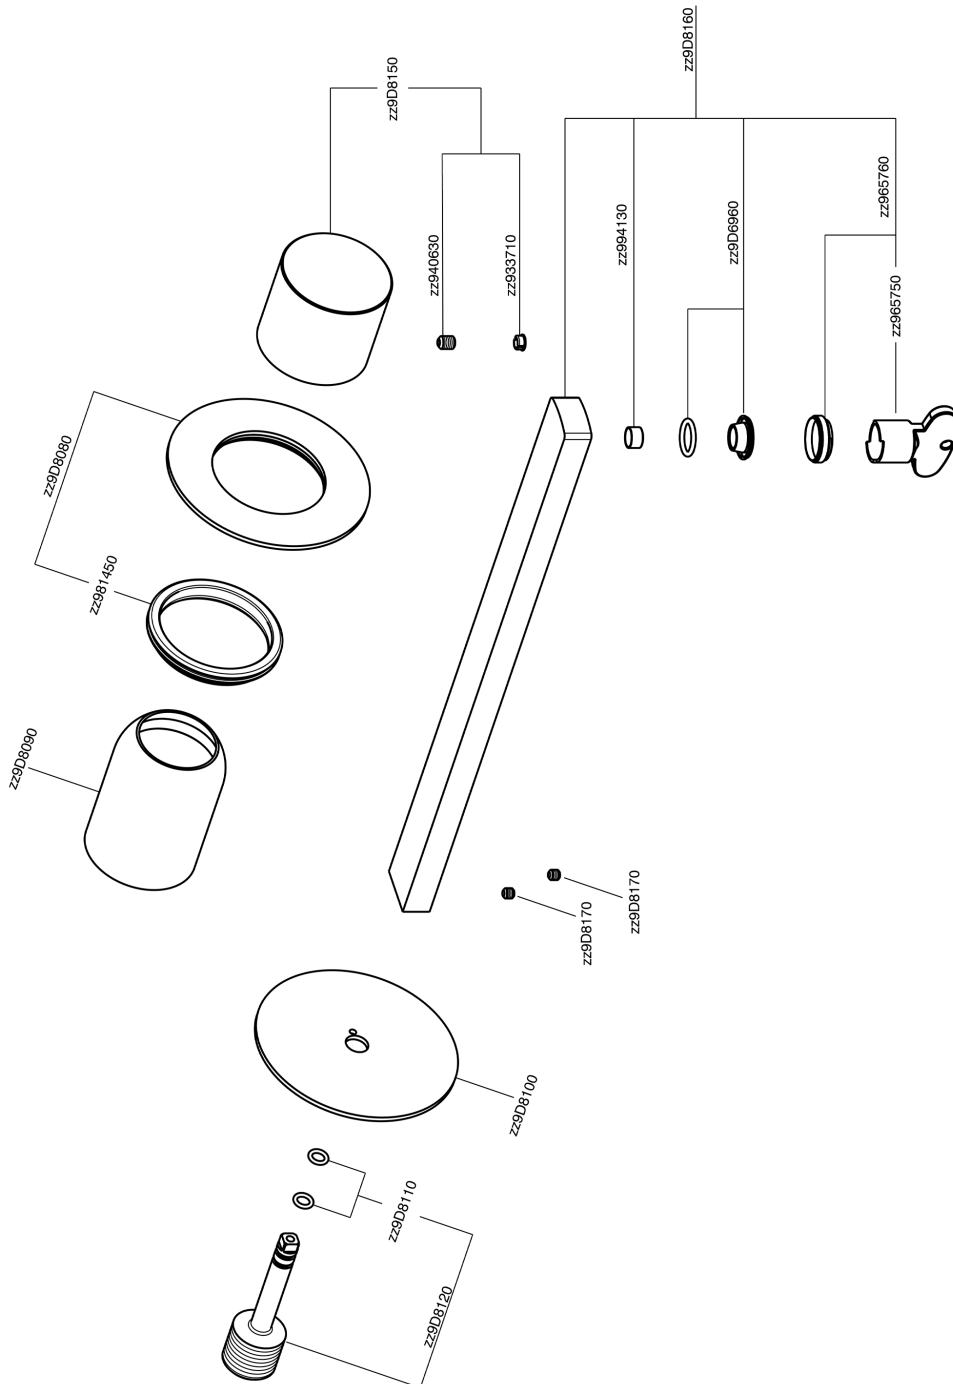

Exposed part for single lever washbasin valve SMOOTH X32_X4005511

X4005511

<https://en.cisal.it/exposed-part-for-single-lever-washbasin-valve-smooth-x32x4005511>

2024-09-19