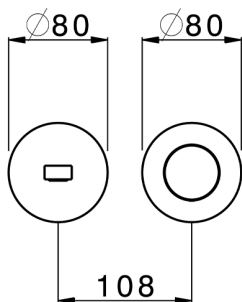

Exposed part for single lever washbasin valve SMOOTH X32_X4005511

MODEL **X4005511**

Exposed part for single lever washbasin valve, without concealed part, spout L.250 mm, for item Easy-Box ZA002450-ZA025510, with smooth handle - Inox AISI 316L

AVAILABLE FINISHINGS

-  **5H** 5H Dark Brass Brushed
-  **5L** 5L Brushed Black Titanium
-  **5N** 5N Brushed Rose Gold
-  **D1** D1 Brushed Inox

CHARACTERISTICS

Installation **Concealed**
 Required concealed parts **ZA002450**

Exposed part for single lever washbasin valve SMOOTH X32_X4005511

X4005511

<https://en.cisal.it/exposed-part-for-single-lever-washbasin-valve-smooth-x32x4005511>

2024-09-19