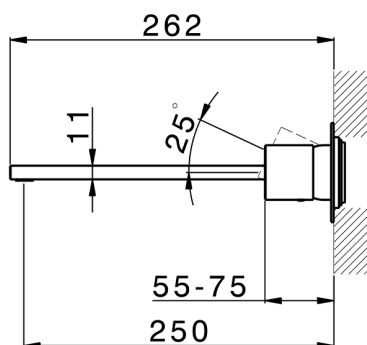

Exposed part for single lever washbasin valve SMOOTH X32_X4005511

MODEL **X4005511**

Exposed part for single lever washbasin valve, without concealed part, spout L.250 mm, for item Easy-Box ZA002450-ZA025510, with smooth handle - Inox AISI 316L

AVAILABLE FINISHINGS

-  **5H** 5H Dark Brass Brushed
-  **5L** 5L Brushed Black Titanium
-  **5N** 5N Brushed Rose Gold
-  **D1** D1 Brushed Inox

CHARACTERISTICS

Installation **Concealed**
 Required concealed parts **ZA002450**

Exposed part for single lever washbasin valve SMOOTH X32_X4005511

X4005511

<https://en.cisal.it/exposed-part-for-single-lever-washbasin-valve-smooth-x32x4005511>

2024-09-19