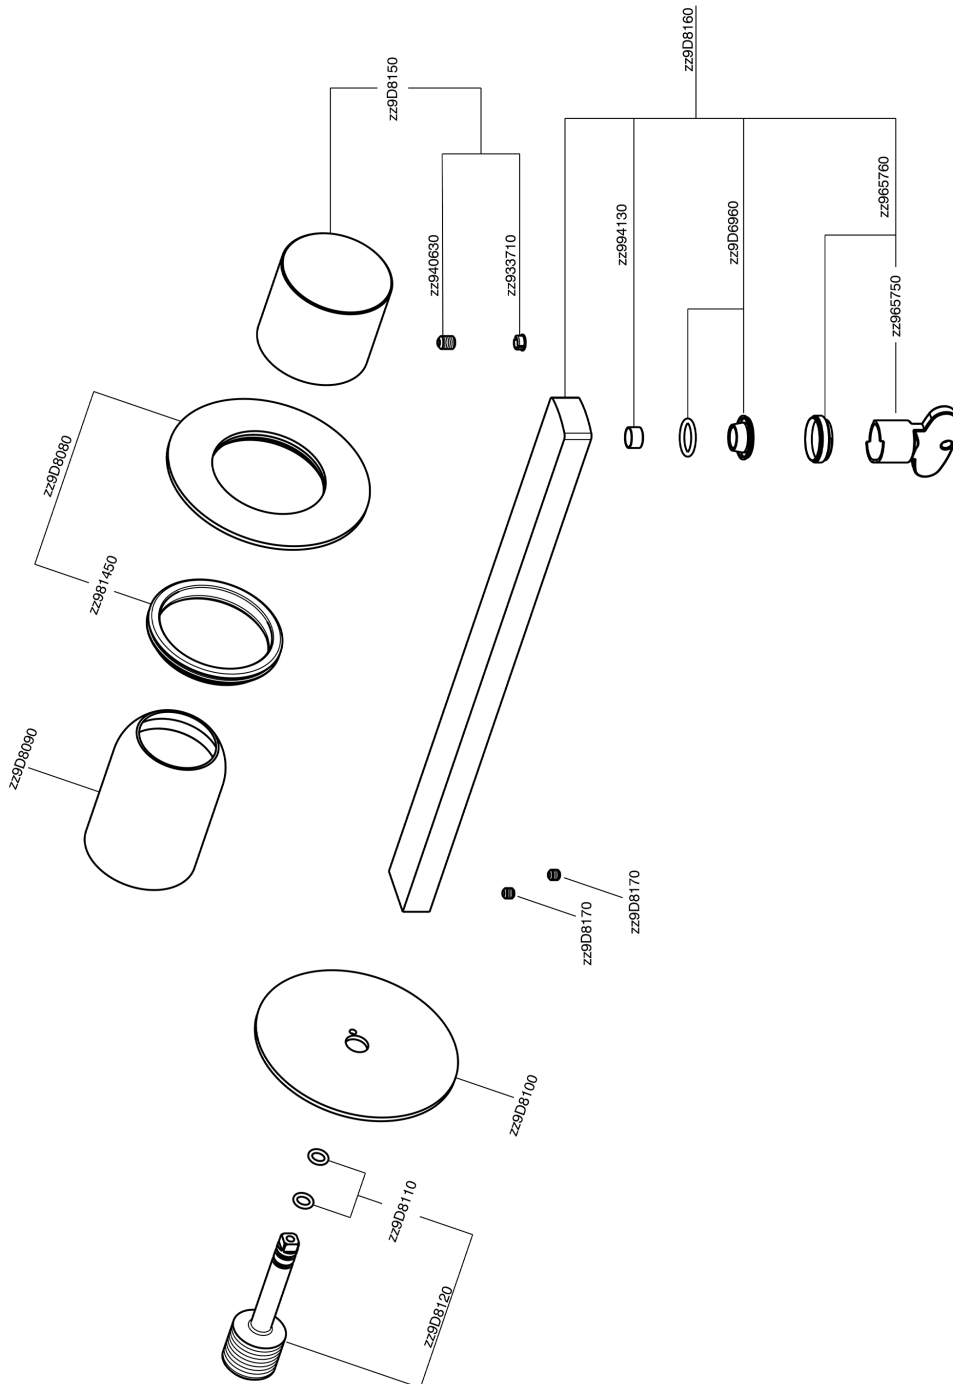

Exposed part for single lever washbasin valve SMOOTH X32_X4005511

MODEL **X4005511**

Exposed part for single lever washbasin valve, without concealed part, spout L.250 mm, for item Easy-Box ZA002450-ZA025510, with smooth handle - Inox AISI 316L

AVAILABLE FINISHINGS

-  **5H** 5H Dark Brass Brushed
-  **5L** 5L Brushed Black Titanium
-  **5N** 5N Brushed Rose Gold
-  **D1** D1 Brushed Inox

CHARACTERISTICS

Installation **Concealed**
 Required concealed parts **ZA002450**

Exposed part for single lever washbasin valve SMOOTH X32_X4005511

X4005511

<https://en.cisal.it/exposed-part-for-single-lever-washbasin-valve-smooth-x32x4005511>

2024-09-19