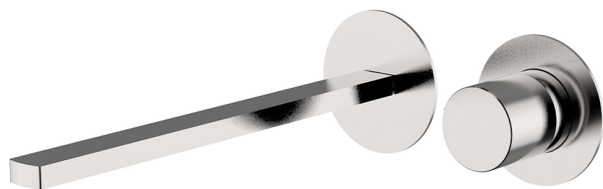

Exposed part for single lever washbasin valve SMOOTH X32_X4005511

MODEL **X4005511**

Exposed part for single lever washbasin valve, without concealed part, spout L.250 mm, for item Easy-Box ZA002450-ZA025510, with smooth handle - Inox AISI 316L

AVAILABLE FINISHINGS

-  **5H** 5H Dark Brass Brushed
-  **5L** 5L Brushed Black Titanium
-  **5N** 5N Brushed Rose Gold
-  **D1** D1 Brushed Inox

CHARACTERISTICS

Installation **Concealed**
 Required concealed parts **ZA002450**

Exposed part for single lever washbasin valve SMOOTH X32_X4005511

X4005511

<https://en.cisal.it/exposed-part-for-single-lever-washbasin-valve-smooth-x32x4005511>

2024-09-19