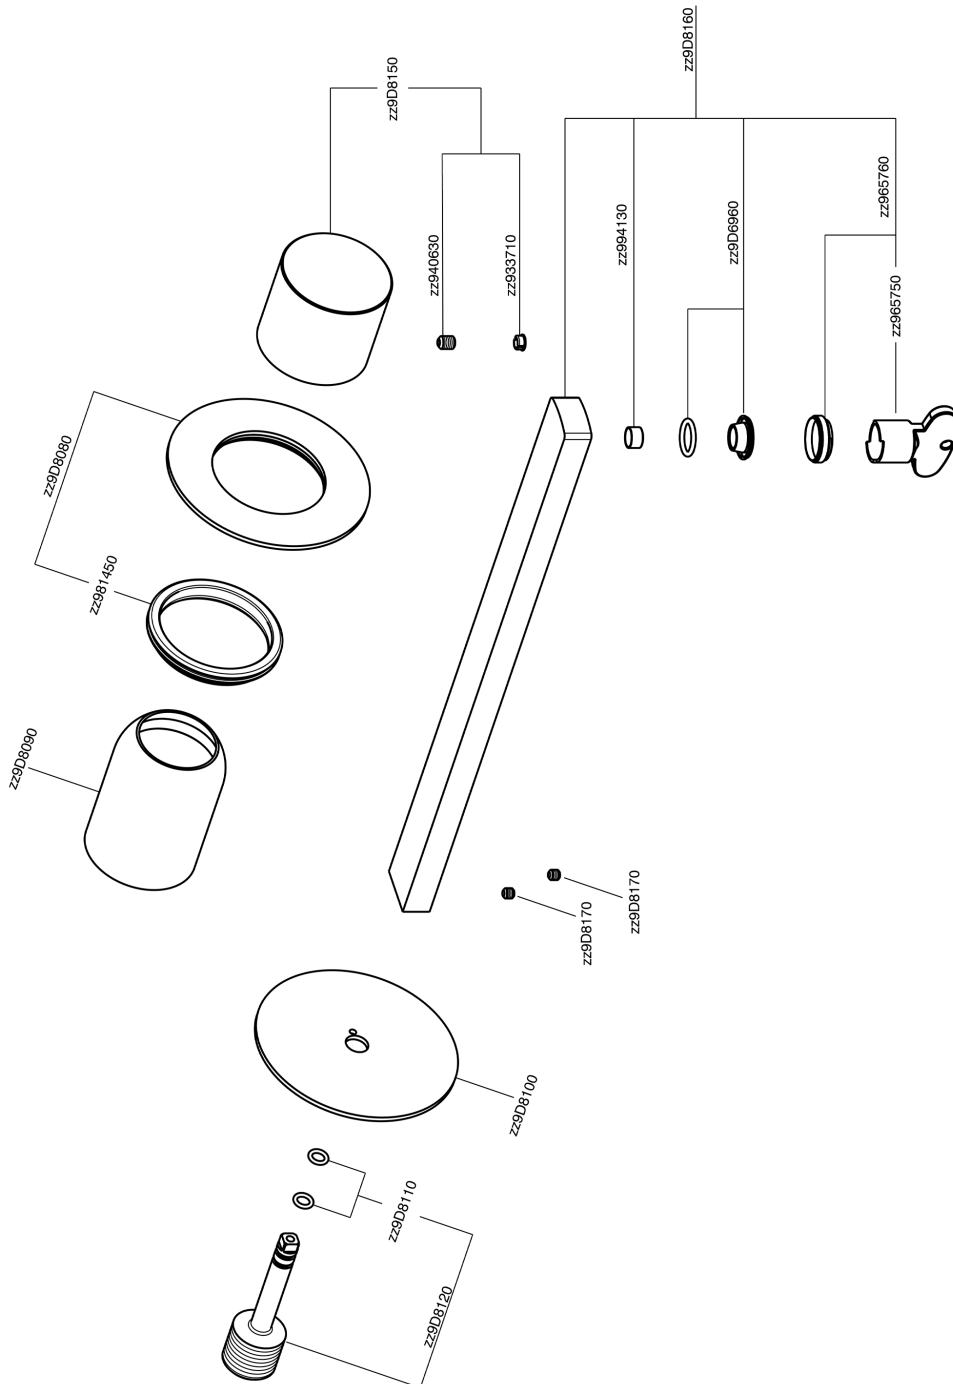

## Exposed part for single lever washbasin valve SMOOTH X32\_X4005511

X4005511

<https://en.cisal.it/exposed-part-for-single-lever-washbasin-valve-smooth-x32x4005511>

2024-09-19